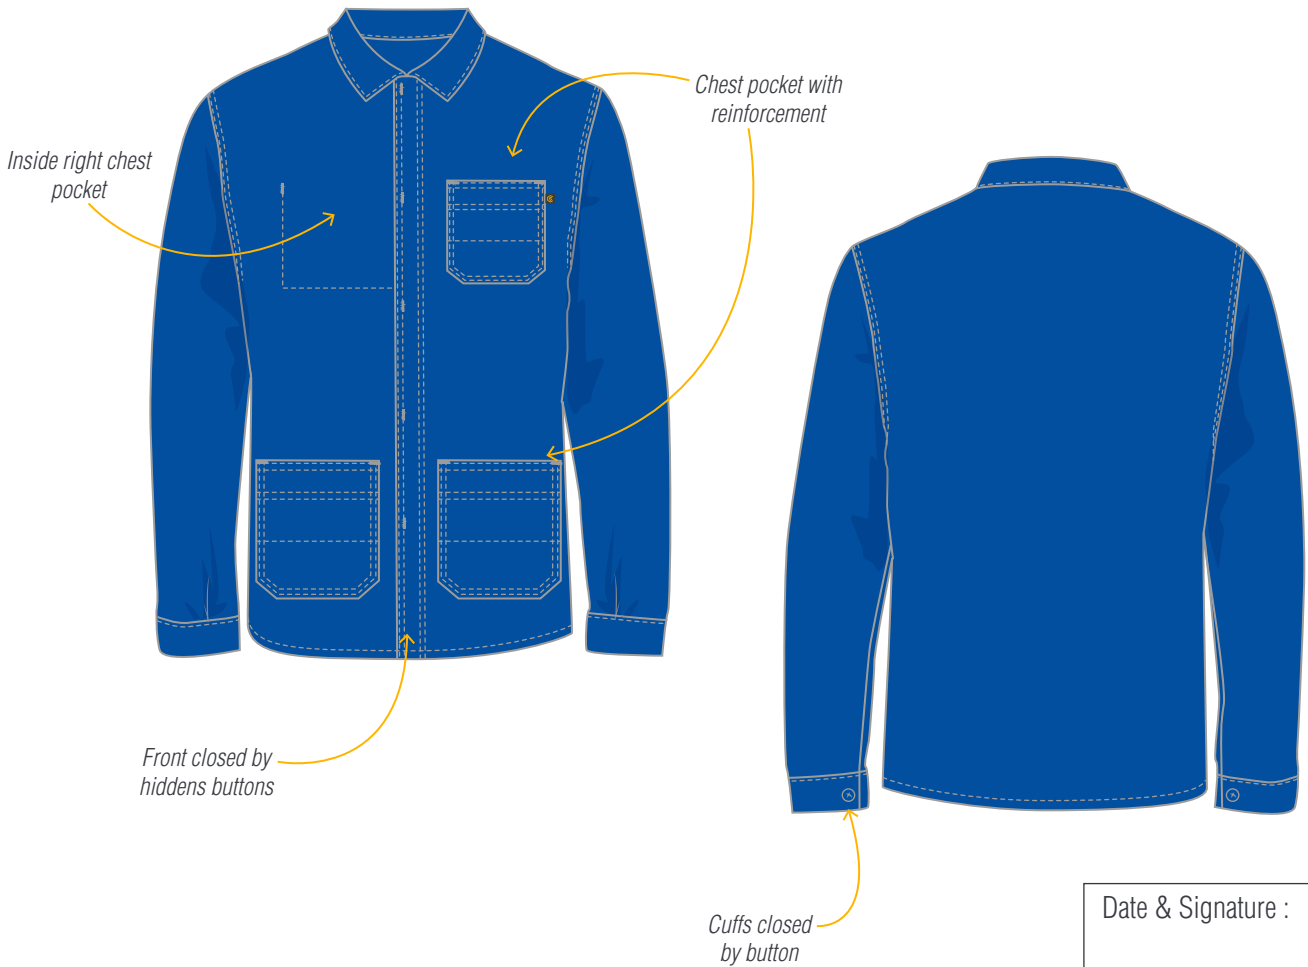

CEPOVETT
S A F E T Y

ESSENTIELS

9127 9062 JACKET

+ Product benefits

Patch pockets with reinforcement for more **RESISTANCE**

PRICE

ADJUSTABLE CUFFS

DESCRIPTION

Sizes from 0 to 6

FABRICS

9062

100% cotton 320 gsm

COLORS

Date & Signature :