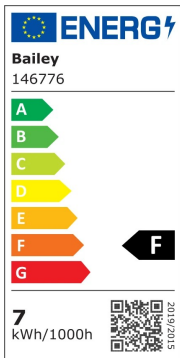

**LED Ecobasic Stick T37 E14 7W (48W) 600lm 830 100V-260V**

Article number: 146776

BAI LED Ecobasic Stick T37 E14 100V-260V/AC 7W (48W) 600lm 3000K Opal 200° 37x115mm 120V 130V 230V 240V 50/60Hz LED Lamp

The wide voltage range makes this LED lamp very versatile.

**General ETIM properties**

ETIM group	Lamps
ETIM class	LED-lamp/Multi-LED
Name	LED Ecobasic Stick T37 E14 7W (48W) 600lm 830 100V-260V
Brand	Bailey
Productseries	Ecobasic LED stick
Producttype	Compact E14

## ETIM specifications

Socket	E14
Luminous flux [lm]	600 - 600
Nominal voltage [V]	100 - 260
Lamp power [W]	7 - 7
Colour temperature [K]	3000 - 3000
Diameter [mm]	37
Length [mm]	115
Dimmable	No
Lamp shape	Tube, single-ended
Beam angle [°]	200 - 200
Colour	White
Type of glass/cover	Opal
Lamp designation	Other
Colour rendering index CRI	80-89
Voltage type	AC
Filament lamp	No
Rated luminous flux according to IEC 62612 [lm]	600
Power factor	0.8
Lamp efficacy [lm/W]	85
Nominal current [mA]	40 - 40
Colour of light according to EN 12464-1	Warm white < 3300 K
Housing colour	White
Average nominal lifetime [h]	20000
Degree of protection (IP)	IP20
Colour consistency (McAdam ellipse)	SDCM6
Min. number of switching cycles	10000
Weighted energy consumption in 1000 hours [kWh]	7
Remote operation possible	No
With movement sensor	No
With remote control	No
Photobiological safety according to EN 62471	RG0
Compatible with Apple HomeKit	No
Compatible with Google Assistant	No
Compatible with Amazon Alexa	No
IFTTT support available	No
Suitable for electronic ballast	No
Suitable for magnetic ballast	No
Dimming phase cut-off (trailing edge)	No
Dimming phase cut-on (leading edge)	No
Dimming Touch and Dim	No
Dimming Zigbee	No