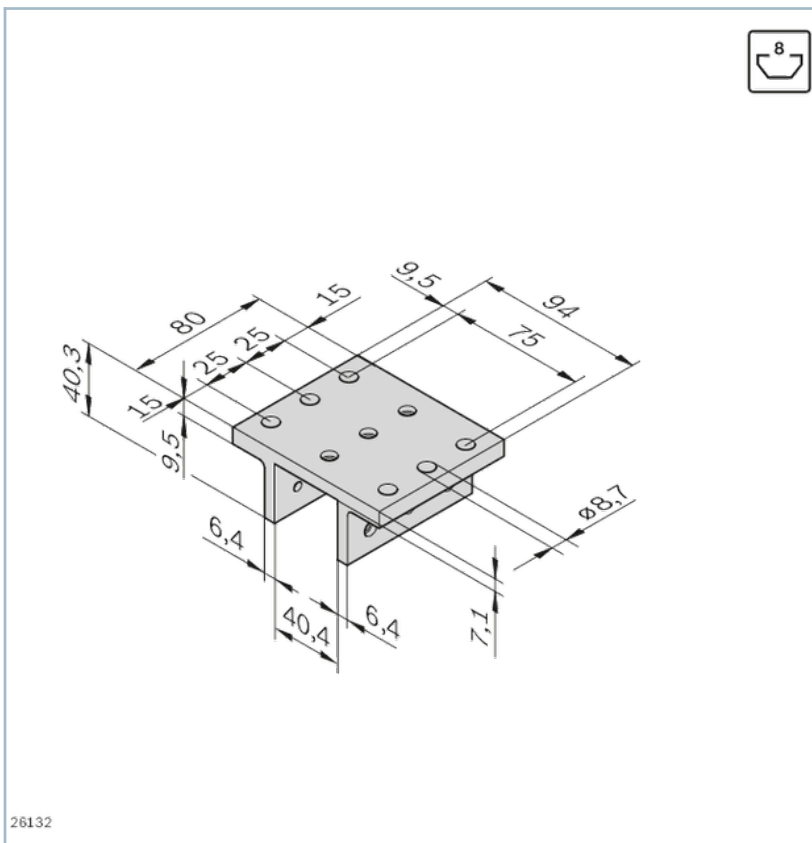

EcoSlide 30x30x80 sliding carriage

Product description

Technical data

EcoSlide 30x30x80 sliding carriage – parts list

Designation	No.	Qty.
Slider, slot 8 mm flat	3 842 523 212	3
Spacer washer slot 8 mm	8 981 535 891	X ¹⁾
Screw W1451 - 3.5x14 - 10.9	3 842 552 421	9

1) If required

Dimensions

Slider, flat N8

Slider, flat N8

EcoSlide trolley 30x30x80

Spacer washer 77x23

Ordering codes

		No.
Slider, flat N8	10	3842523212
Plastic self-tapping screw W1451 - 3.5x14 - 10.9	10	3842552421
EcoSlide trolley 30x30x80	1	8981535476
Spacer washer 77x23	4	8981535891