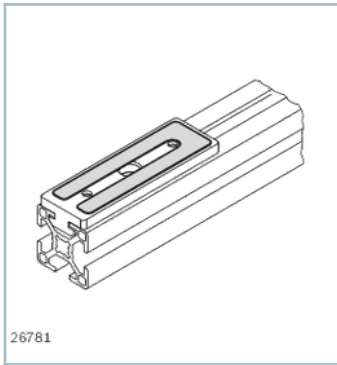

EcoSlide 30x30x80 sliding carriage

Product description

Technical data

EcoSlide 30x30x80 sliding carriage – parts list

Designation	No.	Qty.
Slider, slot 8 mm flat	3 842 523 212	3
Spacer washer slot 8 mm	8 981 535 891	X ¹⁾
Screw W1451 - 3.5x14 - 10.9	3 842 552 421	9

1) If required

Dimensions

Slider, flat N8

Slider, flat N8

EcoSlide trolley 30x30x80

Spacer washer 77x23

Ordering codes

		No.
Slider, flat N8	10	3842523212
Plastic self-tapping screw W1451 - 3.5x14 - 10.9	10	3842552421
EcoSlide trolley 30x30x80	1	8981535476
Spacer washer 77x23	4	8981535891