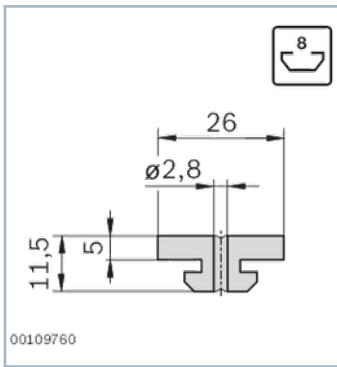

EcoSlide 30x30x80 sliding carriage

Product description

Technical data

EcoSlide 30x30x80 sliding carriage – parts list

Designation	No.	Qty.
Slider, slot 8 mm flat	3 842 523 212	3
Spacer washer slot 8 mm	8 981 535 891	X ¹⁾
Screw W1451 - 3.5x14 - 10.9	3 842 552 421	9

1) If required

Dimensions

Slider, flat N8

Slider, flat N8

EcoSlide trolley 30x30x80

Spacer washer 77x23

Ordering codes

		No.
Slider, flat N8	10	3842523212
Plastic self-tapping screw W1451 - 3.5x14 - 10.9	10	3842552421
EcoSlide trolley 30x30x80	1	8981535476
Spacer washer 77x23	4	8981535891