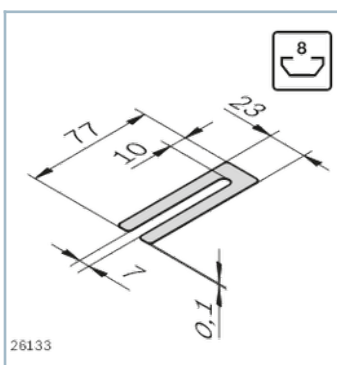

EcoSlide 30x30x80 sliding carriage

Product description

Technical data

EcoSlide 30x30x80 sliding carriage – parts list

Designation	No.	Qty.
Slider, slot 8 mm flat	3 842 523 212	3
Spacer washer slot 8 mm	8 981 535 891	X ¹⁾
Screw W1451 - 3.5x14 - 10.9	3 842 552 421	9

1) If required

Dimensions

Slider, flat N8

Slider, flat N8

EcoSlide trolley 30x30x80

Spacer washer 77x23

Ordering codes

		No.
Slider, flat N8	10	3842523212
Plastic self-tapping screw W1451 - 3.5x14 - 10.9	10	3842552421
EcoSlide trolley 30x30x80	1	8981535476
Spacer washer 77x23	4	8981535891