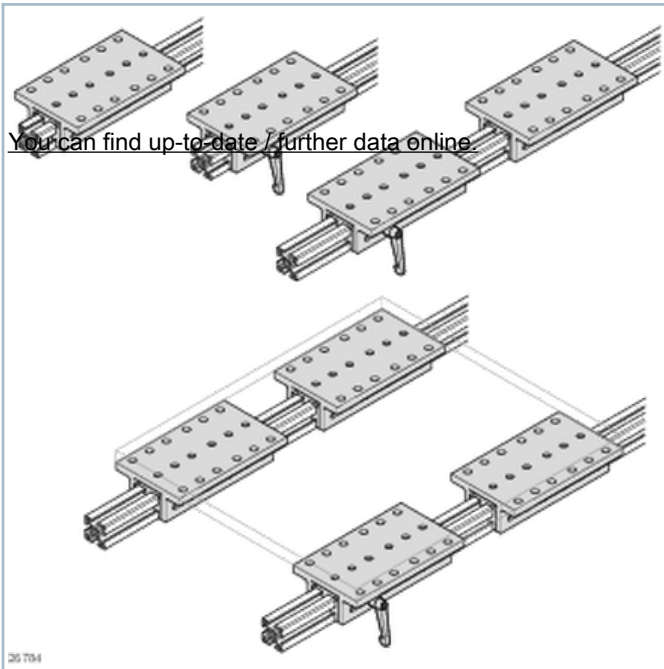

EcoSlide 30x30x80 sliding carriage

Product description

Technical data

EcoSlide 30x30x80 sliding carriage – parts list

Designation	No.	Qty.
Slider, slot 8 mm flat	3 842 523 212	3
Spacer washer slot 8 mm	8 981 535 891	X ¹⁾
Screw W1451 - 3.5x14 - 10.9	3 842 552 421	9

1) If required

Dimensions

Slider, flat N8

Slider, flat N8

EcoSlide trolley 30x30x80

Spacer washer 77x23

Ordering codes

		No.
Slider, flat N8	10	3842523212
Plastic self-tapping screw W1451 - 3.5x14 - 10.9	10	3842552421
EcoSlide trolley 30x30x80	1	8981535476
Spacer washer 77x23	4	8981535891