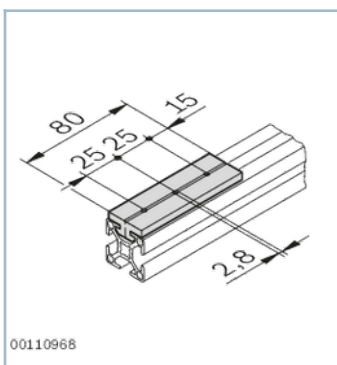

EcoSlide 30x30x80 sliding carriage

Product description

Technical data

EcoSlide 30x30x80 sliding carriage – parts list

Designation	No.	Qty.
Slider, slot 8 mm flat	3 842 523 212	3
Spacer washer slot 8 mm	8 981 535 891	X ¹⁾
Screw W1451 - 3.5x14 - 10.9	3 842 552 421	9

1) If required

Dimensions

Slider, flat N8

Slider, flat N8

EcoSlide trolley 30x30x80

Spacer washer 77x23

Ordering codes

		No.
Slider, flat N8	10	3842523212
Plastic self-tapping screw W1451 - 3.5x14 - 10.9	10	3842552421
EcoSlide trolley 30x30x80	1	8981535476
Spacer washer 77x23	4	8981535891