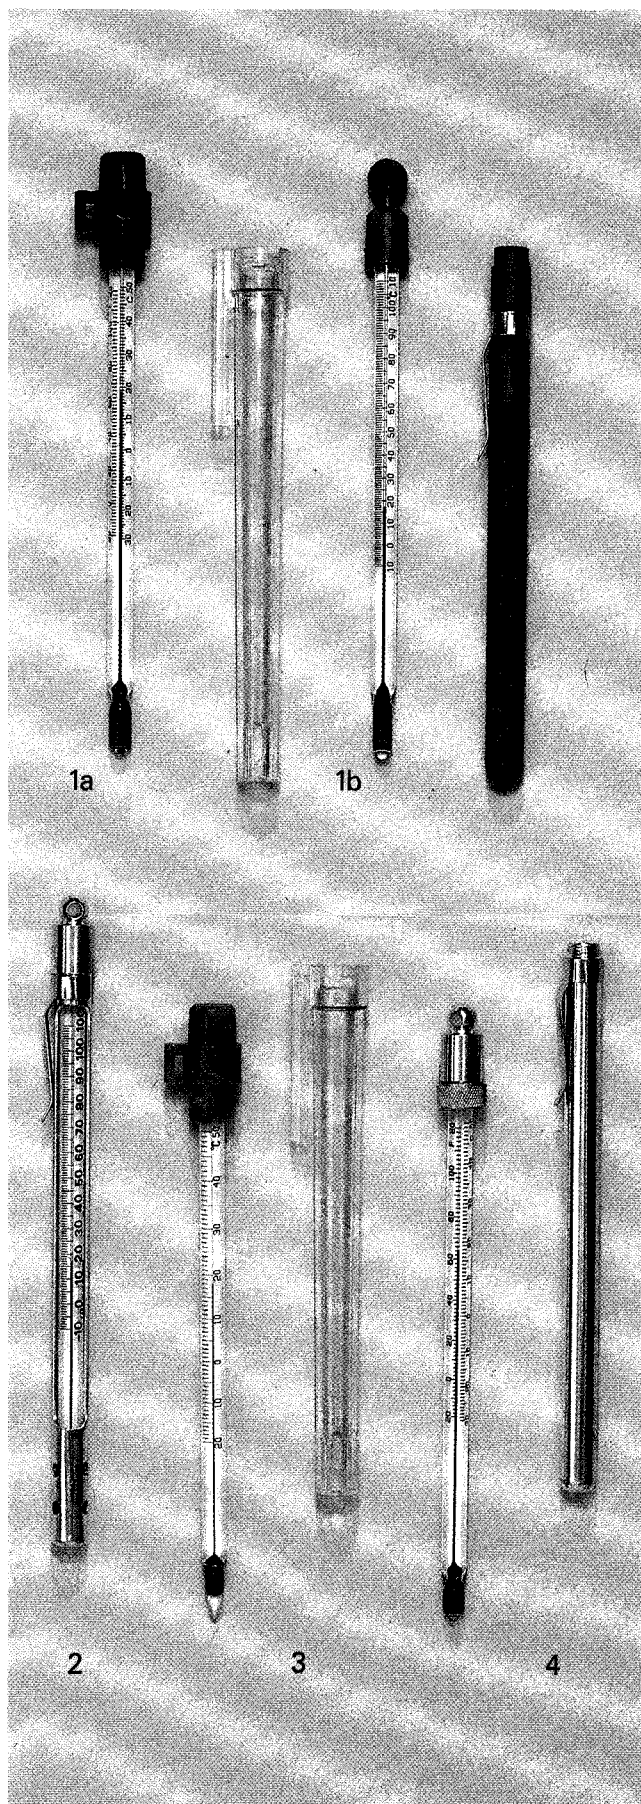

# Glass Pocket Test

**1a & 1b. 155mm Test Thermometers.** Mercury or red spirit tubes. Total immersion. Clear plastic reversible, or blue plastic cases, with pocket clip.

Range	Filling	Product No.	
		Clear Case	Blue Case
-5/105C & 20/220F	Spirit	17/346/3	17/746/3
-10/110C	Spirit	17/346/2	17/746/2
-30/50C & -20/120F	Spirit	22/363/3	22/763/3
-30/50C	Spirit	22/363/2	22/763/2
-40/40C	Spirit	22/563/2	22/663/2
0/40C & 30/104F	Spirit	22/573/3	22/773/3
0/40C	Spirit	22/573/2	22/773/2
-10/110C	Mercury	17/246/2	17/846/2
-30/50C	Mercury	22/463/2	22/863/2

**2. 155mm Test Thermometers.** Mercury or red spirit tubes. Total immersion. Slot front open armour aluminium cases with pocket clip.

Range	Filling	Complete	Refill
-5/105C & 20/220F	Spirit	17/347/3	17/548/3
-10/110C	Spirit	17/347/2	17/548/2
-30/50C & -20/120F	Spirit	22/362/3	22/562/3
-30/50C	Spirit	22/362/2	22/562/2
0/40C	Spirit	22/372/2	22/572/2
-10/110C	Mercury	17/247/2	17/447/2
-30/50C	Mercury	22/462/2	22/662/2

**3. 155mm Spike End Bulb Test Thermometers.** Red spirit tubes. Total immersion. Plastic reversible cases with pocket clip.

Range	Filling	Product No.
-20/40C	Spirit	17/350/2
0/100F	Spirit	17/350/1

**4. 155mm Test Thermometers.** Mercury or red spirit tubes. Total immersion. Heavy duty metal cases with pocket clip.

Range	Filling	Complete	Refill
-5/105C & 20/220F	Spirit	17/348/3	17/548/3
-10/110C	Spirit	17/348/2	17/548/2
-30/50C & -20/120F	Spirit	22/348/3	22/548/3
-30/50C	Spirit	22/348/2	22/548/2
-10/110C	Mercury	17/248/2	17/448/2
-30/50C	Mercury	22/248/2	22/448/2