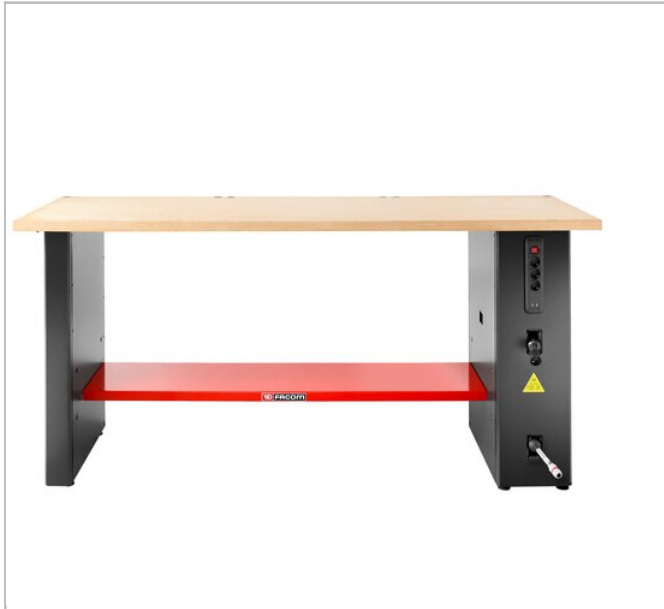

JLS2- Power leg - High version 1025mm

Description:

- 3-in-1 Power solution : power strip, electrical and compressed air reels in one unit
- 1 power strip with on-off switch : 3 SCHUKO sockets and 2 USB ports. Plug in power tools, drills, chargers, lights, electronics, smartphones and anything else you've got with an easy access.
- 1 professional 14 meters cable reels for power supply. Length 14 + 1 m, cable 3 x 1.5 mm², quality H05W-F, maximum power wound 1200 W, unwound 1800 W.
- 1 professional 14 meters cable reels for compressed air : length 14 + 1 m, internal diameter 10 mm, polyurethane hose, 3/8 NPT outlet (N.709 Facom).
- Roller guides for smooth cables extension & extraction.
- Open access for rearming .
- Delivered without plug to let you use what you need depending on your country.
- Fitted with 4 jack feet for an adjustment, ensuring perfect stability regardless of the type of floor.
- Heavy duty 1.2mm steel construction. High quality durable powder coating finish.