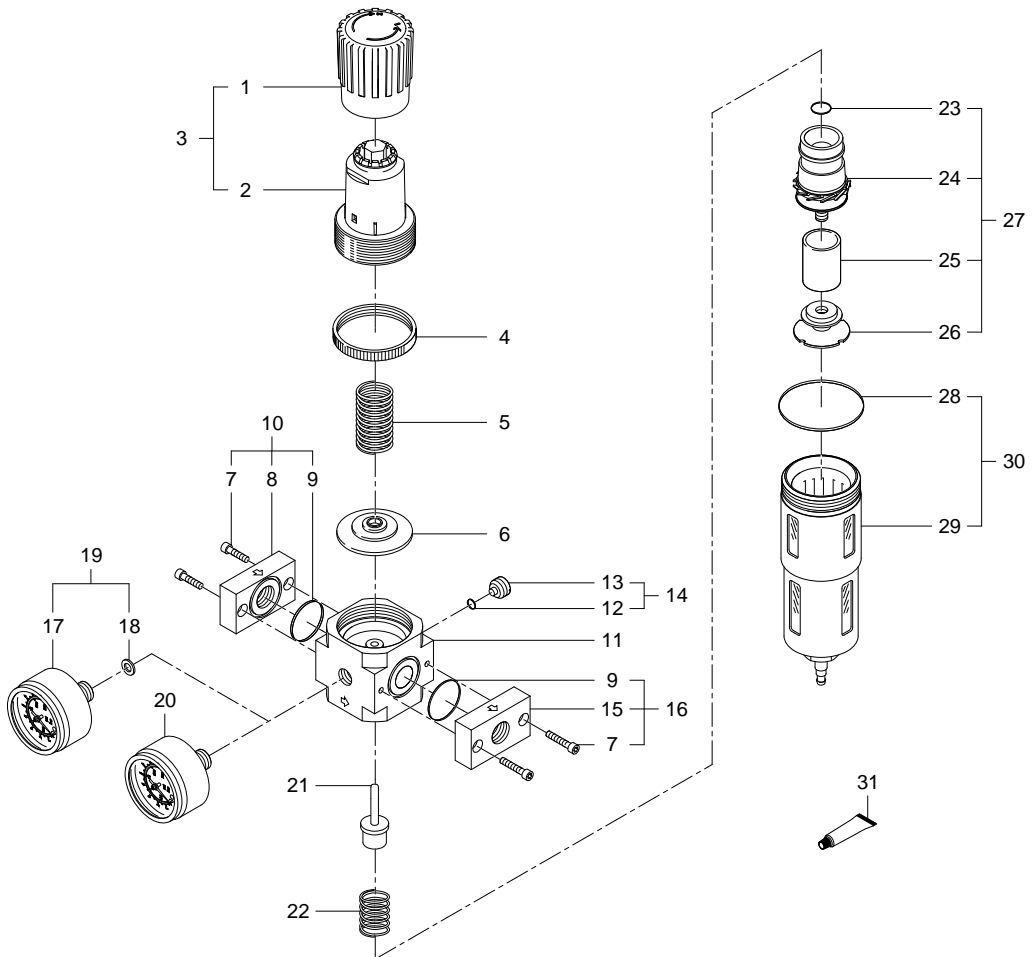

159634 LFR-1/8-D-MINI-A filter regulator - Series: All

159634 LFR-1/8-D-MINI-A filter regulator - Series: All

Pos.	Part no.	Type	Note	Qty.	Unit
A	394864	LFR-1/8-...-D-MINI Set of wearing parts	Spare parts: 6, 9, 21, 28	1	PC
1		LR/LFR-...-D-MINI Adjusting knob	Not available separately, see position 3	1	PC
2		LR/LFR-D-MINI Cover module	Not available separately, see position 3 Tightening torque 10 Nm / 7.4 lbf ft	1	PC
3	655460	LR/LFR-...-D-MINI Adjusting knob	Position available until max. 12/31/2030!	1	PC
4	398011	LRVS-D-MINI M36X1,5 Knurled nut		1	PC
5	353517	LR-LFR-...-D-MINI Compression spring	Position available until max. 12/31/2028!	1	PC
6	385776	LR/LFR-...-D-MINI Diaphragm module	Use Festo special oil OFSW-32 here	1	PC
7	200664	ISO 4762-M4X16-8.8 Socket head screw	Tightening torque 2 Nm / 1.5 lbf ft	4	PC
8		PBL-1/8-D-MINI-L Sub-base	Not available separately, see position 10	1	PC
9	235260	B-12,42X1,78-N-NBR70 O-ring ISO3601		2	PC
10	546495	PBL-1/8-D-MINI-L Sub-base	Position available until max. 12/31/2030!	1	PC
11		LFR/LR-D-MINI Housing module	Not available	1	PC
12	229420	B-4X1,2-N-NBR75 O-ring ISO3601		1	PC
13		LR/LFR-...-D-MINI Plug screw	Not available separately, see position 14 Tightening torque 1.5 Nm / 1.1 lbf ft	1	PC
14	741045	LR/LFR-1/8-D-MINI-ET Plug screw	Position available until max. 12/31/2028!	1	PC
15		PBL-1/8-D-MINI-R Sub-base	Not available separately, see position 16	1	PC
16	546496	PBL-1/8-D-MINI-R Sub-base	Position available until max. 12/31/2030!	1	PC
17			Not available separately, see position 19	1	PC
18	382523	MA -40-...-1/8 Sealing ring		1	PC
19	345395	MA-40-16-1/8 Pressure gauge		1	PC
20	8003637	PAGN-40-16-G18 Pressure gauge		1	PC
21	381354	LR/LFR-...-D-MINI Disc seat valve	Grease using during assembly. See position 31	1	PC
22	702513	LFR/LR/LRB-D-MINI Compression spring		1	PC
23		B-4,48X1,74-N-NBR70 O-ring ISO3601	Not available separately, see position 27 Grease using during assembly. See position 28	1	PC
24		LF/LFR-D-MINI Filter mounting	Not available separately, see position 27	1	PC
25	363665	LFP-D-MINI-40M Filter cartridge		1	PC
26		LF/LFR-D-MINI Separating disc	Not available separately, see position 27 Tightening torque 0.4 Nm / 0.3 lbf ft	1	PC
27	739609	LFR-D-MINI Filter mounting	Tightening torque 3 Nm / 2.2 lbf ft Position available until max. 12/31/2030!	1	PC