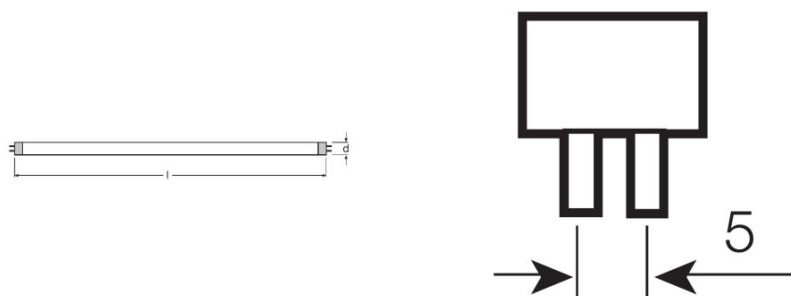

Dimensions & weight

<b>Tube diameter</b>	16 mm
<b>Length</b>	288.0 mm
<b>Length with base excl. base pins/connection</b>	288.00 mm
<b>Diameter</b>	16.0 mm

Lifespan

<b>Lifespan</b>	8000 h <sup>1)</sup>
<b>Rated lamp life time</b>	5000 h
<b>Nominal lamp life time</b>	5000 h