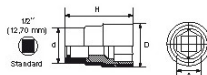

Photos and texts not contractually binding. Do not litter. Document generated on 2025-07-18 15:15:34

SPECIFIC DATA

| | |
|-----------------|---|
| Designation | SOCKET 1/2" INSULATED 1000V 12-SIDES 24MM |
| Sales reference | ZS-24 |
| Weight (g) | 140 |
| H (mm) | 65 |
| d (mm) | 27 |
| D (mm) | 37 |
| A (mm) | 24 |
| Guarantee | O |