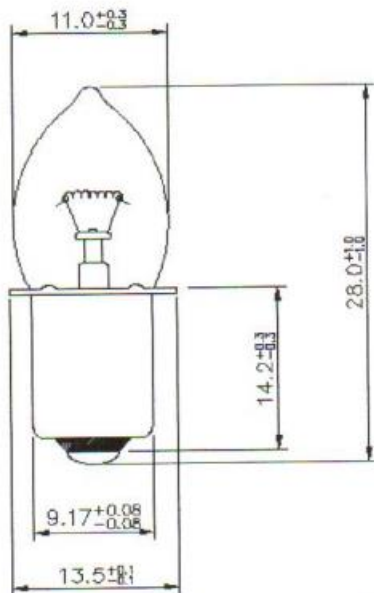

Datasheet

Clear Filament Indicator Lamp

RS Stock number [104-957](#)

Dimensions: (mm)

Specifications

Structure		Design Characteristics	
Bulb Type	B3 ½	Voltage	12V
Bulb Diameter	Ø11.3Max	Amperage	250mA±10%
Length	29.0Max	Luminous Flux	22Lm±20%
Base Type	P13.5s	Life Hours	300Hrs