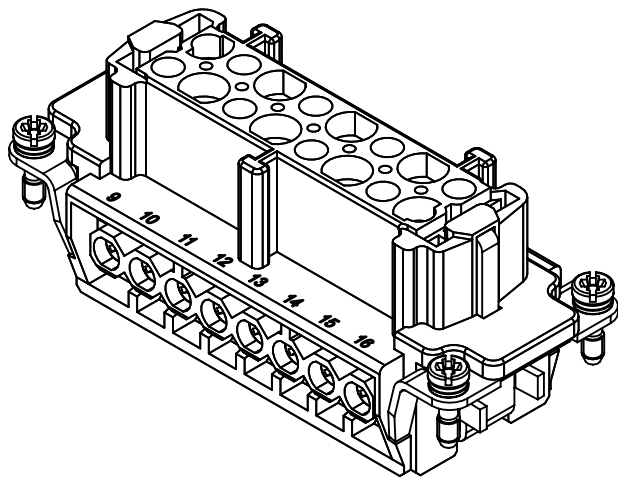

panel cut out

	FREE SIZE TOL:			TITLE		REV.
				RS Pro 16E screw insert 16 contacts F		A
	DRAWN BY	Limei.L	2018.3.16	SIZE	PART NUMBER	SHEET
	CHECKED BY	Andy.Y	2018.3.16	A4	1715735	1 OF 1
APPROVED BY	Steven.W	2018.3.16	SCALE 1:1	MATERIAL:	UNIT: mm	