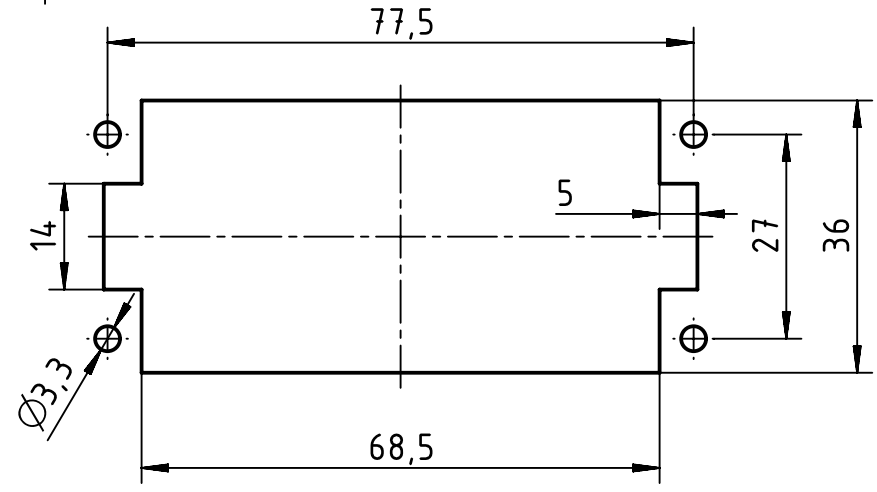

panel cut out

	FREE SIZE TOL:			TITLE		REV.
				RS Pro 16E screw insert 16 contacts F		A
	DRAWN BY	Limei.L	2018.3.16	SIZE	PART NUMBER	SHEET
	CHECKED BY	Andy.Y	2018.3.16	A4	1715735	1 OF 1
APPROVED BY	Steven.W	2018.3.16	SCALE 1:1	MATERIAL:	UNIT: mm	