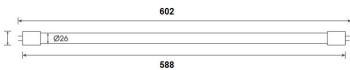

General ETIM properties

ETIM group	Lamps
ETIM class	LED-lamp/Multi-LED
Name	LED Shatterproof T8 Switch 600 G13 9W (18W) 990lm 830-865 EM+AC
Brand	Bailey
Productseries	Ecoplus LED tube
Producttype	T8 Shatterproof Switch