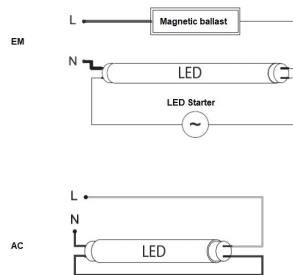

General ETIM properties

ETIM group	Lamps
ETIM class	LED-lamp/Multi-LED
Name	LED Shatterproof T8 Switch 600 G13 9W (18W) 990lm 830-865 EM+AC
Brand	Bailey
Productseries	Ecoplus LED tube
Producttype	T8 Shatterproof Switch