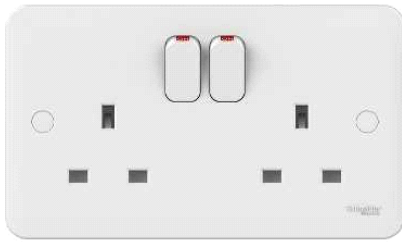

GGBL3020D

Lisse White moulded - DP switched socket - 13 A -
230 V - 2 gangs - white

Main

Range	Lisse
Aesthetic name	White moulded
Product or component type	Switched socket
Device presentation	Complete product
Outlet standard	British
Colour tint	Matt white
Quantity per set	Set of 5
Type of packing	Carton

Complementary

Switch function	2-pole
Rated current	13 A, 230 V AC 50 Hz :
Actuator	Rocker
Number of gangs	2 gangs
Pilot light	Without LED
Fixing mode	By screws
Connections - terminals	Screw terminals
Material	Urea (carbamide)
Type of installation	Indoor
Depth	149 mm
Width	87 mm
Height	36 mm
Product weight	0.157 kg