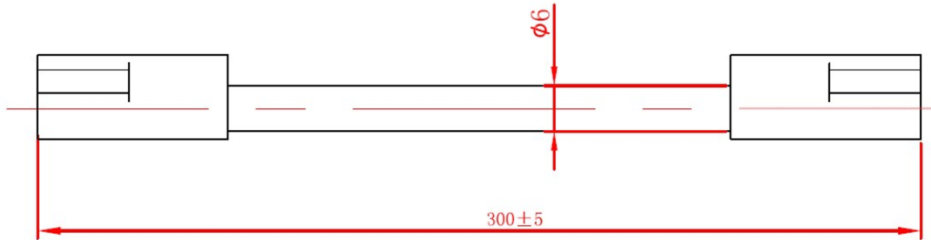

ENGLISH

Datasheet

Stock No: 1256926

RS Pro 300mm Link Lead

Product Details

The RS Pro link cable securely connects power to two RS Pro Linear battens.

Available in three sizes:

200 mm Cable – 1256924

300 mm Cable – 1256926

450 mm Cable – 1256928

Compatible LED Battens include:

Linear LED Batten 10 W 280 mm – 1256922

Linear LED Batten 18 W 580 mm - 1256923

Linear LED Batten 35 W 1180 mm – 1256925

Linear LED Batten 55 W 1480 mm – 1256927

Linear LED Batten 65 W 1780 mm – 1256929

Ling Diagram:

Specifications:

| | |
|----------------------|--------|
| Cable Type | Round |
| Connector B Type | Socket |
| Connector Gender(s) | Female |
| Function | Link |
| Length | 300mm |
| Number of Conductors | 3 |
| Sheath Colour | White |