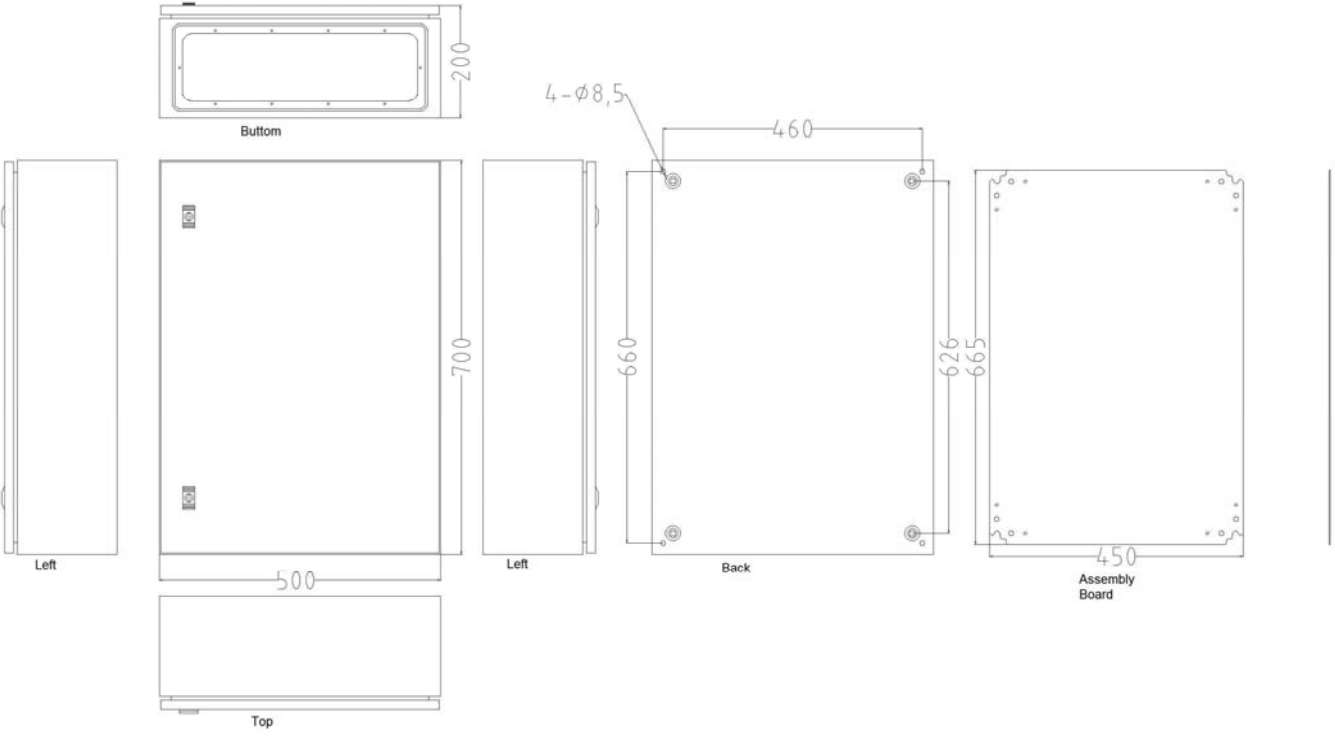

Mild Steel IP66 Wall Box, 700x500x200mm

unit: +/-0.8mm