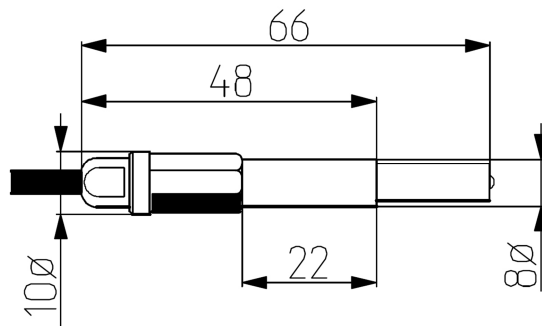

4mm Shutter Plug

Standard Colours. Features   Red Black Green Blue Yellow White
Accepts cable up to 4.5 mmØ.

IEC 61010 Rating.   1000V CAT III/600V CAT IV
Measurement Category.
Current Rating.   20 Amp
Insulation Category.   Double/Reinforced.
Pollution Degree.   Two (2)

Silvertronic confirm that the product(s) listed have been designed, manufactured and tested to and are therefore fully compliant to:

IEC61010-031:2002 (First Edition) + Amd. 1:2008.

Together with the corresponding UL and CSA Standards, and are subject of a CB Scheme report. All products marked as per IEC requirements. UL and CSA marking upon request.

All testing carried out by independent third party test house and CB Test Laboratory,

MET Laboratories Inc. Baltimore MD 21230 USA

The product(s) also meet the requirements of the Low Voltage Directive and where applicable comply with HSE GS.38.