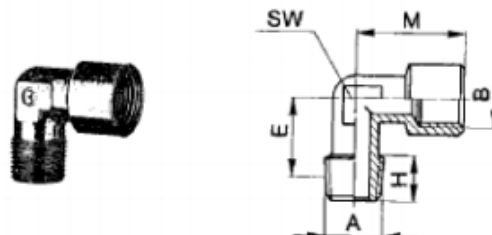

Male/female equal elbow

Part No	A	B	E	H	L	SW	Thread	Stock
2021-M5-M5	M5	M5	9	4	11	9	Parallel	Kogo
2020-1/8	1/8	1/8	15	7.5	21	12	Taper	Kogo
2020-1/4	1/4	1/4	19	11	25.5	14	Taper	Kogo
2020-3/8	3/8	3/8	19.5	11.5	28	16	Taper	Kogo
2020-1/2	1/2	1/2	23	14	33	21	Taper	Kogo