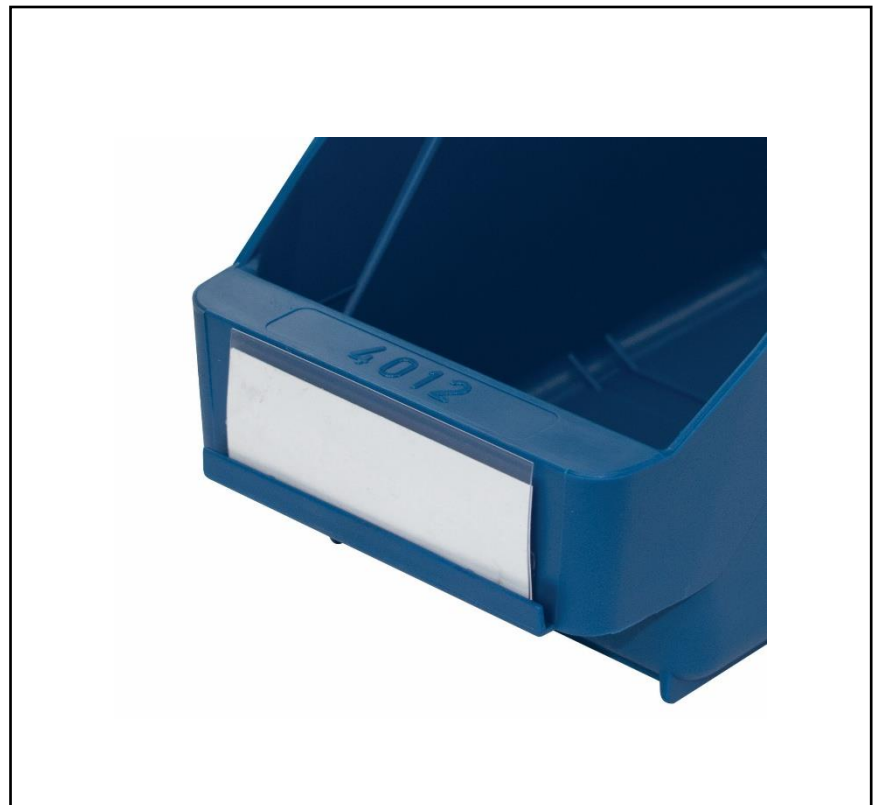

Features

- Transparent design for easy reading of labels without removing them.
- Made from tough, long-lasting PVC plastic for repeated use in demanding environments.
- Easily insert or replace labels without hassle.
- Fits all Shelf Bin Sizes

RS PRO Shelf Storage Bin Label Holder, 75mm x 30mm, White, PK 200

RS Stock No.: 0802735

RS Professionally Approved Products bring to you professional quality parts across all product categories. Our product range has been tested by engineers and provides a comparable quality to the leading brands without paying a premium price.

Product Description

RS PRO Shelf Storage Bin Label Holder, 75mm x 30mm, White, PK 200

RS PRO robust shelf bin label holders help keep your storage system organised and efficient. Designed for clarity and convenience, this holder ensures labels stay secure and visible, making it easy to identify contents at a glance.

Features and Benefits:

- Type: Storage Bin Label Holder
- Made from tough and long-lasting PVC plastic
- Easily insert or replace labels without hassle
- For Use With: **RS PRO articles ???** (MPNs - 066501/2/3/4/5/6/7/8/9/10/11/12/14/15/16/17/18)