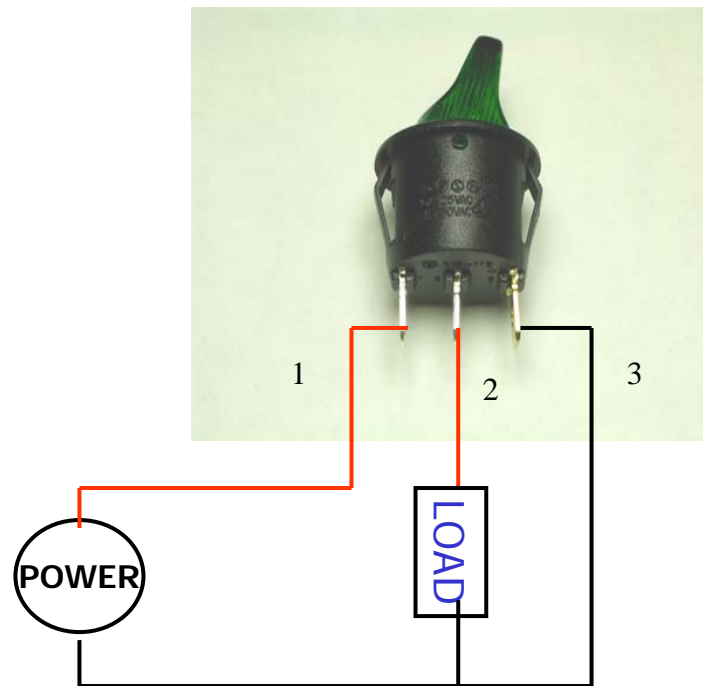

INSTRUCTION OF DIAGRAM for ROUND ROCKER SWITCH (LIGHTED AT 'ON' POSITION TYPE)

INSTRUCTION OF DIAGRAM for ROUND ROCKER SWITCH

• (燈)

(LIGHTED PERMANENTLY TYPE)