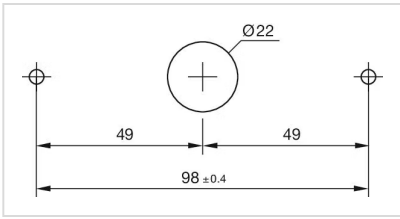

MOUNTING

Mounting cut-out: Ø 22.5 mm

Mounting type: wall mounting

MECHANICAL CHARACTERISTICS

Weight: 0.024 kg

CERTIFICATE

REACH: REACH compliant

RoHS: RoHS compliant

OTHER

Short Description: Housing wall mounting

Dimension: 110 mm x 36 mm

Material: Plastic

Product attributes: Housing wall mounting

Hints: Screws are not contained in the scope of supply

Colour RAL: 7016 RAL

Mounting cut-outs:

Dimension drawings: