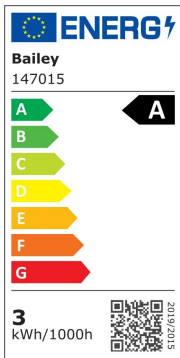

**LED Spot PAR16 Glass GU10 2.5W (50W) 450lm 830 38° Class A**

Article number: 147015

BAI BaiSpot LED PAR16 Glass GU10 2.5W (50W) 450lm 3000K 38° 220-240V 50x56mm Class A LED-Lamp

The so-called LED spotlights from the BaiSpot series are characterized by a much longer lifespan and considerably less energy consumption than their halogen predecessors. This LED goes a step further in terms of durability. It is so sustainable that it can bear the energy efficiency label A. With the introduction of the new energy labels in 2021, the status now has one at last. They are easily interchangeable due to their compact design. Spotlights are mainly used to provide directed light from the ceiling or wall. This glass version literally and figuratively has an extra beautiful appearance because the part where the light shines through is entirely made of glass. Ambient temperature range: -20°C to +40°C. A luminaire with good ventilation is recommended for optimal performance in light output and lifespan.