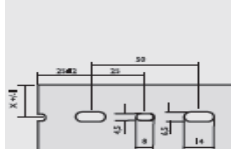

Specific Features:

- cover contour 90°
- cable hold-back noses from installation height 60 mm onwards
- colour: grey, RAL 7035

Bis Breite 60 mm
Up to width 60 mm