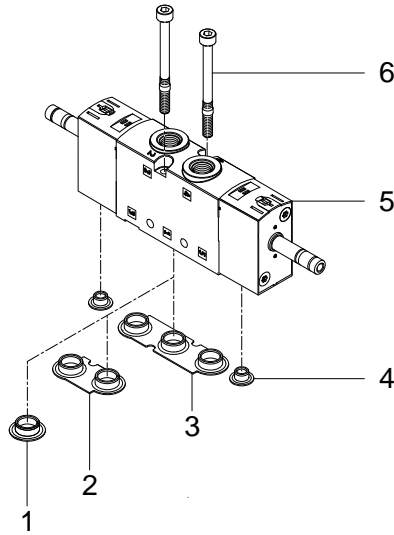

8036700 VUVS-LT30-T32C-MD-G38-F8 Solenoid valve - Series: All

## 8036700 VUVS-LT30-T32C-MD-G38-F8 Solenoid valve - Series: All

Pos.	Part no.	Type	Note	Qty.	Unit
A	8035637	VAME-B10-30-MK Assortment of spare parts	Spare parts: 1, 2, 3, 4, 6	1	PC
1		VUVS-G38 Seal	Not available separately, see position A	1	PC
2		VUVS-G38 Seal	Not available separately, see position A	1	PC
3		VUVS-G38 Seal	Not available separately, see position A	1	PC
4		VUVS-G18 Seal	Not available separately, see position A	2	PC
5		VUVS-L30-... Solenoid valve	Not available	1	PC
6		M5X60-10.9 Socket head screw	Not available separately, see position A Tightening torque 6 Nm / 4.4 lbf ft	2	PC