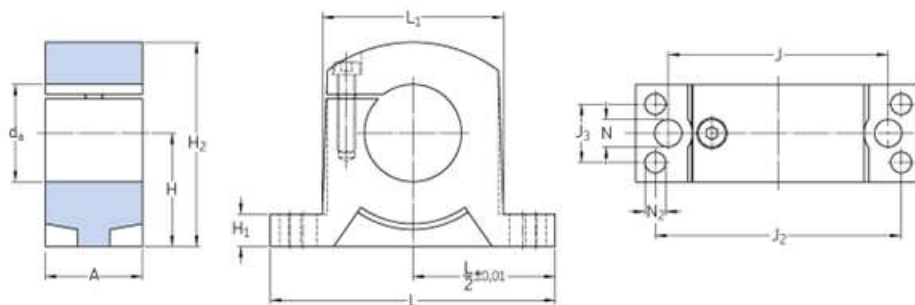

Fiche technique produit

LSCS 25

Palier bride d'arbre

A [mm]:	28
da [mm]:	25
H [mm]:	30
H1 [mm]:	10
H2 [mm]:	53
J [mm]:	60
J2 [mm]:	68
J3 [mm]:	16
L [mm]:	80
L1 [mm]:	48
N [mm]:	6.4
N2 [mm]:	6.4

Date 21/05/2020

Fiche technique produit

LSCS 25

Palier bride d'arbre

Masse [kg]:

0.14

Date 21/05/2020

The contents of this report are the copyright of the publisher and may not be reproduced (even extracts) unless permission is granted. Every care has been taken to ensure the accuracy of the information contained in this report but no liability can be accepted for any loss or damage whether direct, indirect or consequential arising out of the use of the information contained herein.