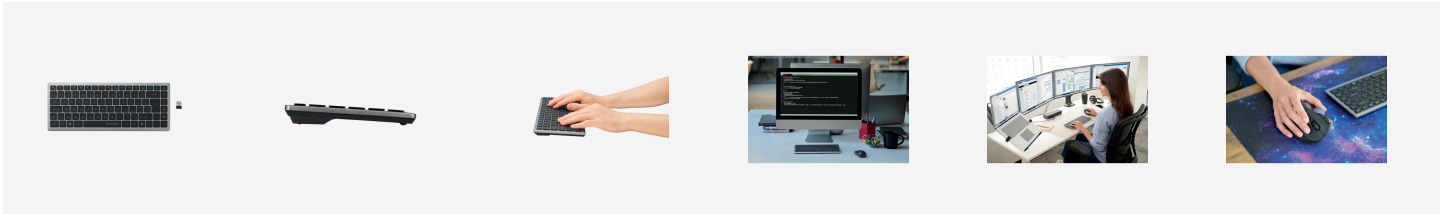

## KB435 EQ Rechargeable Multi-Device Compact Keyboard

Ideal for professionals seeking peak productivity while working remotely, the KB435 EQ Rechargeable Multi-Device Compact Keyboard features quiet and responsive scissor-switch keys for a premium typing experience. It supports seamless wireless switching between four devices via 3 x Bluetooth® 5.4 connections and 1 x 2.4GHz USB-A receiver. Customise workflows with 15 programmable keys, a Copilot AI key\* and Function Lock. The rechargeable 500mAh battery lasts up to 4 months.\*\* LED indicators for Caps Lock and battery life keep you informed. The plastic used in the outer case of this keyboard is made with 39% post-consumer recycled (PCR) content and is shipped in FSC® certified packaging. Windows, macOS and ChromeOS compatible. Supported by optional Kensington Konnect™ software for customisation features. Includes a 3-year limited warranty. \* Windows only. \*\* Battery life may vary based on usage.