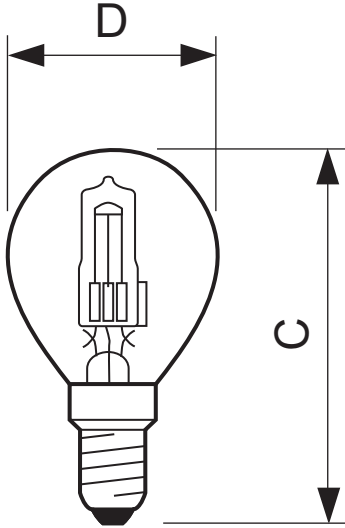

Product data

• General Characteristics

Cap-Base	SES
Bulb	P45 [P 45mm]
Bulb Finish	Clear
Burning Position	any [Any/Universal]
Nominal Lifetime	2000 hr
Rated Lifetime	2000 hr
Rated Lifetime (years)	2 an

• Light Technical Characteristics

• Measuring Conditions

Switching cycle	8000X
-----------------	-------

• Luminaire Design Requirements

Cap-Base Temperature	130 (max) C
----------------------	-------------

• Product Dimensions

Overall Length C	80 (max) mm
Diameter D	46 (max) mm

PHILIPS

Halogen Classic P45

Bar code on
outerbox - EAN3
Logistic code(s) -
12NC

8718696462560

925648345505

Net weight per piece 17.900 gr

Dimensional drawing

Halogen Classic 28W E14 240V P45 1CT

Product	C (Max)	D (Max)
HalClass 28W E14 240V P45 CL	80	46

E14

© 2015 Koninklijke Philips N.V. (Royal Philips)
All rights reserved.

Specifications are subject to change without notice. Trademarks are the property of Koninklijke Philips N.V. (Royal Philips) or their respective owners.