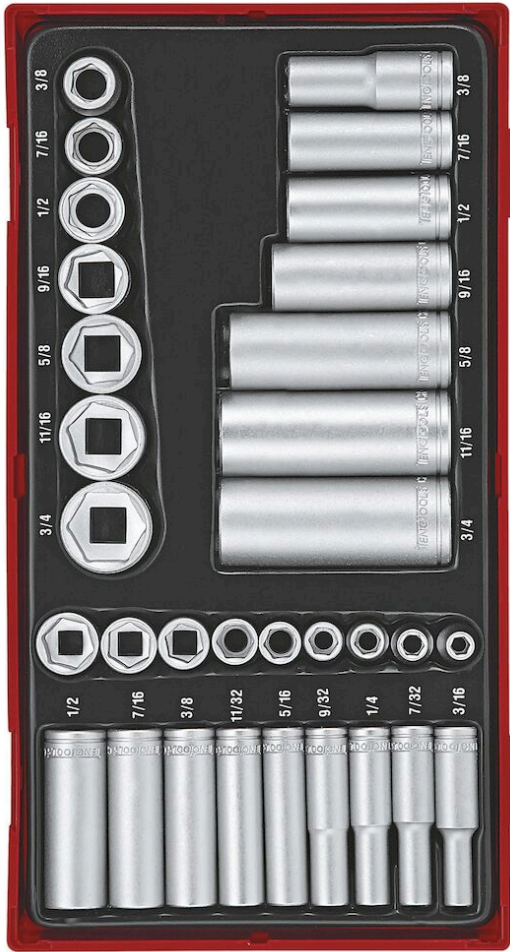

ADDITIONAL IMAGES

WWW.TENGOOLS.COM