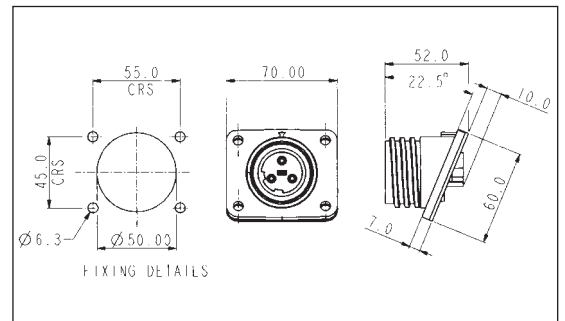

Flange Mounting

PX0941/02/P	2 pole Plug	PX0941/02/S	2 pole Socket
PX0941/03/P	3 pole Plug	PX0941/03/S	3 pole Socket
PX0941/04/P	4 pole Plug	PX0941/04/S	4 pole Socket
PX0941/05/P	5 pole Plug	PX0941/05/S	5 pole Socket
PX0941/07/P	7 pole Plug	PX0941/07/S	7 pole Socket