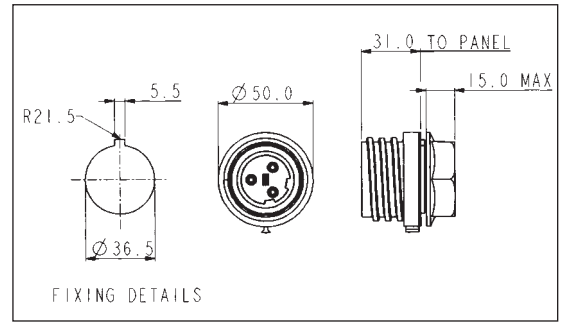

BULGIN Buccaneer® Connectors

900 Series Buccaneer®

- Chassis mounting connector
- Anti-rotation key
- High grade sealing gasket
- 3-7mm panel thickness
- Mates with PX0911/xx/x and PXA911/xx/x connectors