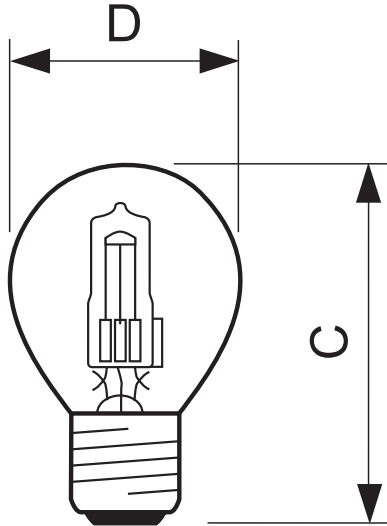

Product data

• General Characteristics

Cap-Base	ES [ES]
Bulb	P45 [P 45mm]
Bulb Finish	Clear
Burning Position	any [Any/Universal]
Life to 50% failures	2000 hr
Nominal Lifetime	2000 hr
Rated Lifetime	2000 hr
Rated Lifetime (years)	2 an

• Measuring Conditions

Switching cycle	8000X
-----------------	-------

• Luminaire Design Requirements

Cap-Base Temperature	130 (max) C
----------------------	-------------

• Product Dimensions

Overall Length C	74 (max) mm
Diameter D	46 (max) mm

PHILIPS

Halogen Classic P45

Bar code on
outerbox - EAN3
Logistic code(s) -
12NC

8718696462911
925647545502

Net weight per piece 19.300 gr

Dimensional drawing

Halogen Classic 42W E27 240V P45 1CT

Product	C (Max)	D (Max)
HalClass 42W E27 240V P45 CL	74	46