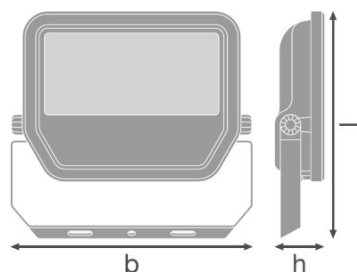

### PRODUCT FEATURES

- Reflector-based, symmetric light distribution with 100° x 100° beam angle
- Integrated wide voltage driver, suitable for 100 - 277 V<sub>AC</sub>
- Surge protection: up to 4 kV (L/N-PE), 2 kV (L-N)
- Mounting bracket with 30° angle and wide rotation area
- Breather membrane to optimize air exchange, without compromising IP protection
- Pre-installed, flexible 1 m cable (H05RN-F), wrapped 3 x 1.0 mm<sup>2</sup> single wires

Light technical data

Beam angle	100 ° x 100 °
------------	---------------

Dimensions & weight

Length	206.0 mm
Width	218.0 mm

<b>Height</b>	46.0 mm
<b>Product weight</b>	1000.00 g
<b>Cable length</b>	1000 mm