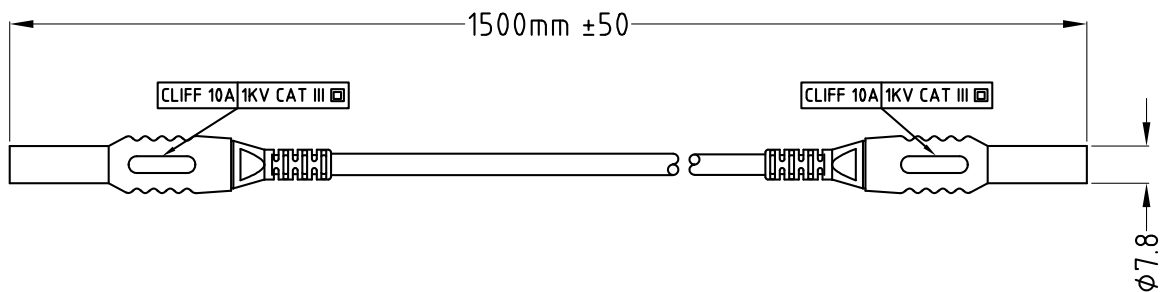

## RS PRO SINGLE TEST LEADS

Stock number: 2035550, 2035551, 2035552

EN

These single test leads have either a 4mm plug or a 90° 4mm plug at either end. The cable is silicone and the total length is 1.5m. Plugs are rated 10A. 1KV CAT III

- CIH30240BRS** - 4mm TO 4mm BLACK
- CIH30240RRS** - 4mm TO 4mm RED
- CIH30240GRS** - 4mm TO 4mm GREEN