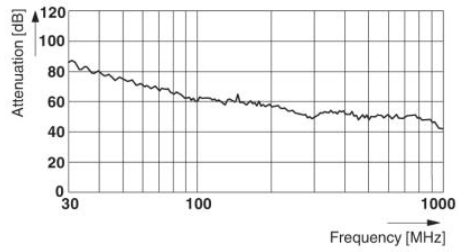

Drawings

Diagram