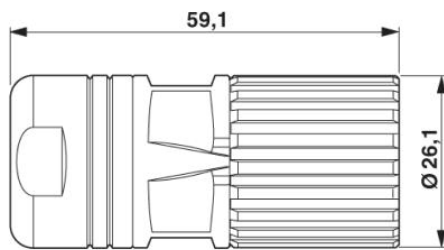

Dimensioned drawing