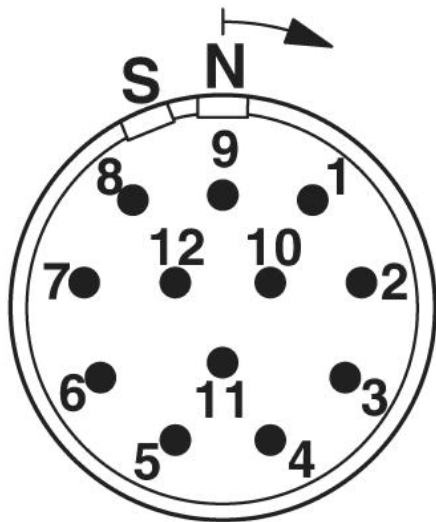

RF-12P1N8A80DU

Order No.: 1607228

Cable plug connector, straight, Screw locking, M23, Number of positions: 12, Type of contact: Male connector, Crimp connection, Shielded: Yes, Cable cross section: 5 mm...13.2 mm

Drawings

Diagram

Dimensioned drawing

RF-12(17)...N8A80DU

Schematic diagram

Address

PHOENIX CONTACT Inc., USA
586 Fulling Mill Road
Middletown, PA 17057, USA
Phone (800) 888-7388
Fax (717) 944-1625
<http://www.phoenixcon.com>