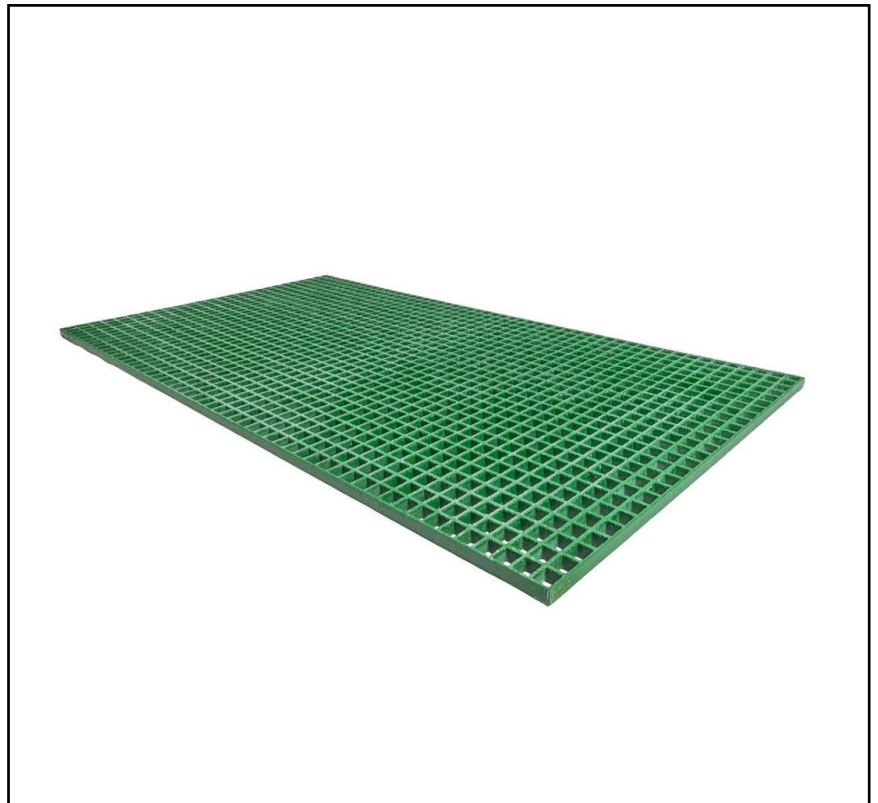

Features

- Made from tough, hard-wearing GRP with a grit surface for excellent slip resistance.
- The paint pigment used in the product complies with ASTM E1645-01, ensuring the product is safe and reduces the risk of lead exposure to meet regulatory standards.
- A high-quality flooring option that offers a credible alternative to steel mesh grating
- The quartz crystal-bonded top surface provides extreme durability and high slip resistance.
- Perfect for high-traffic areas or demanding, corrosive environments.
- Half the weight of steel solutions, making it easy to install with no ongoing maintenance.
- Manufactured from Type O, Orthophthalic Polyester resin, ensuring high performance and durability.
- Strong bi-directional properties allow the product to be used in various applications, making it more versatile.
- Slip test to EN 16165:2021 Annex B.
- Fire tested to EN 13501-1:2018.

RS PRO GRP Grating - Green 2000mm x 1000mm x 25mm

RS Stock No.: 0712639

RS Professionally Approved Products bring to you professional quality parts across all product categories. Our product range has been tested by engineers and provides a comparable quality to the leading brands without paying a premium price.