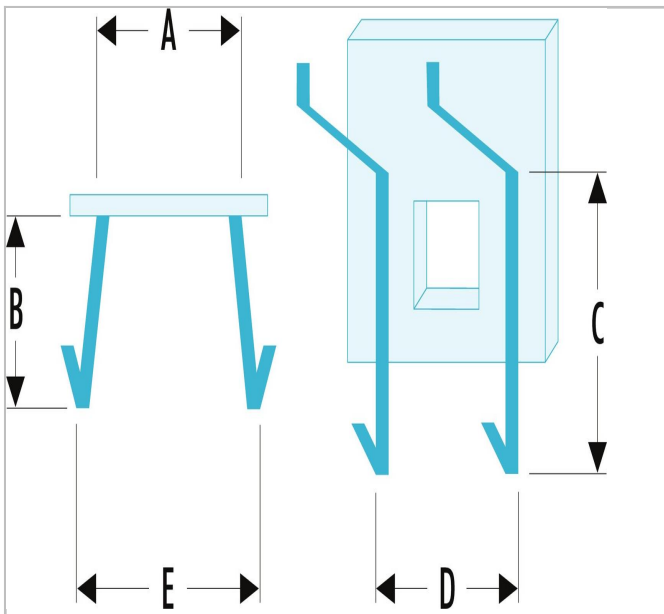

## Tool hook for screwdrivers

### Description:

- Tool hook for screwdrivers

	A [mm]	Weight [Kg]
<b>CKS.50A</b>	13.0	0.02
<b>CKS.51A</b>	13.0	0.021
<b>CKS.52A</b>	14.0	0.022