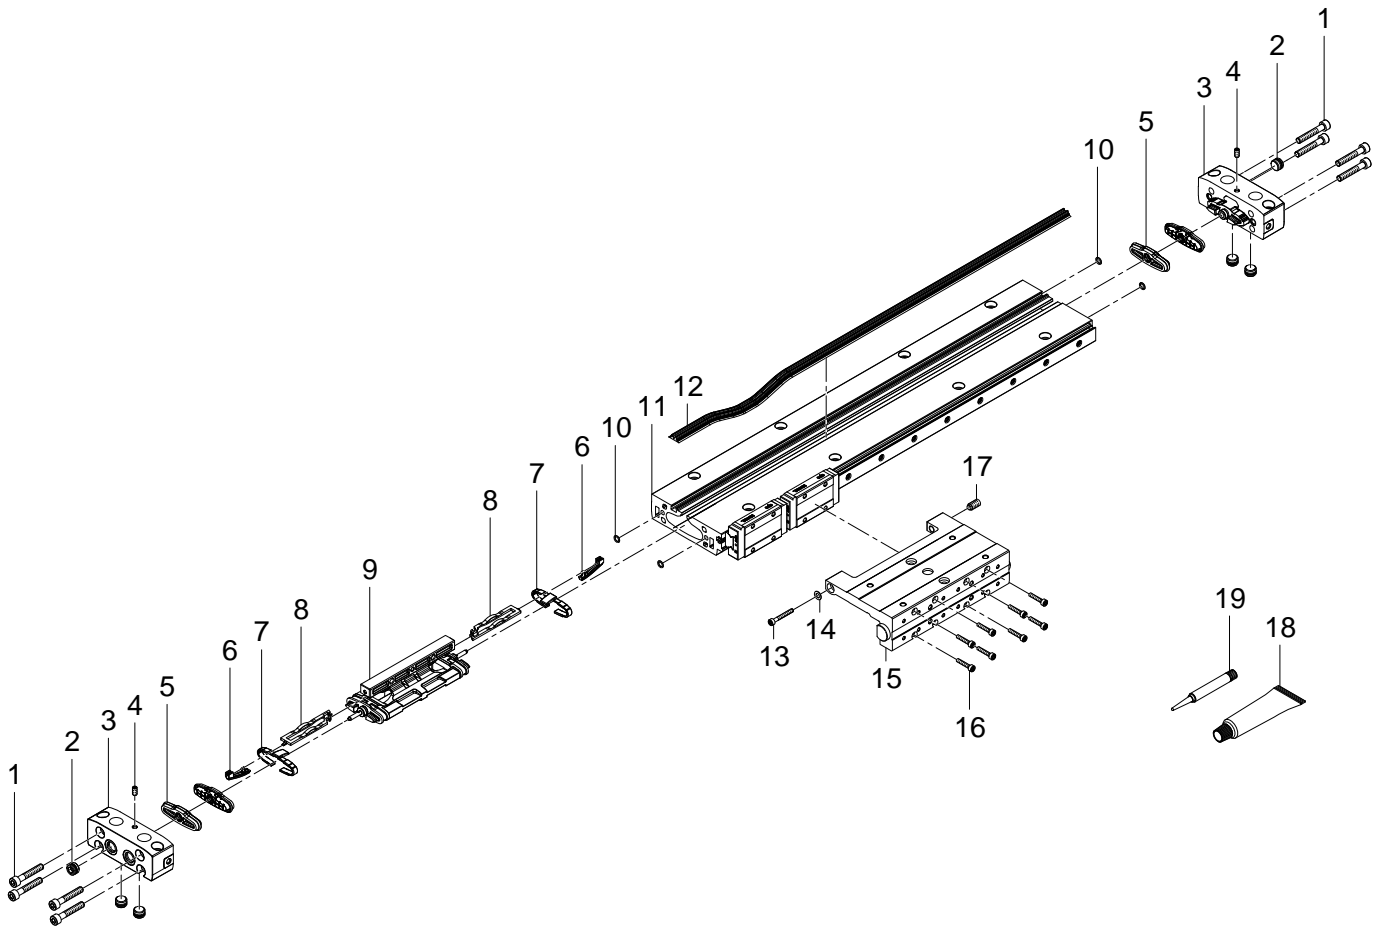

5074946 DLGF-KF-20-500-PPSA Linear drive - Series: All

5074946 DLGF-KF-20-500-PPSA Linear drive - Series: All

Pos.	Part no.	Type	Note	Qty.	Unit
A	8083867	DLGF-20 Set of wearing parts	Spare parts: 5, 6, 7, 10, 18 Repair note: Mounting aid Replacing the wearing parts	1	PC
1	679713	ISO 4762-M4X20-10.9 Socket head screw	Tightening torque 4.4 Nm / 3.2 lbf ft Use locking compound. See position 19	8	PC
2		M5X5 Plug screw module	Not available Use locking compound. See position 19	6	PC
3		DLGF-20:MA End cap	Not available	1	PC
4		ISO 4026-M4X8-A2-21H Threaded pin	Not available Tightening torque 0.7 Nm / 0.5 lbf ft Use locking compound. See position 19	2	PC
5		DLGF-20 Piston seal	Not available separately, see position A Grease using during assembly. See position 18	4	PC
6		DLGF-20 Guide	Not available separately, see position A Grease using during assembly. See position 18	2	PC
7		DLGF-20 Guiding band	Not available separately, see position A Grease using during assembly. See position 18	2	PC
8		DLGF-20 Cover	Not available	2	PC
9		DLGF-20:MA Piston	Not available	1	PC
10		B-3,5X0,9-N-NBR70 O-ring ISO3601	Not available separately, see position A Grease using during assembly. See position 18	4	PC
11		DLGF-20-100:MA Cylinder barrel	Not available Grease using during assembly. See position 18	1	PC
12	8083871	DLGF-G/KF-20...40 Sealing band	Grease using during assembly. See position 18 Replacing the toothed belt	1	PC
13		ISO 4762-M3X16-8.8 Socket head screw	Not available Tightening torque 1 Nm / 0.7 lbf ft Use locking compound. See position 19	1	PC
14		ISO 7092-4-200HV Disc	Not available	1	PC
15		DLGF-KF-20 Bridge module	Not available	1	PC
16		ISO 4762-M3X14-10.9 Socket head screw	Not available Tightening torque 1.5 Nm / 1.1 lbf ft Use locking compound. See position 19	8	PC
17		M6X11,5-A2-21H Threaded pin	Not available Tightening torque 3 Nm / 2.2 lbf ft Use locking compound. See position 19	1	PC
18	684474	LUB-KC1 SILIKONFREI 20ML Lubricating grease		1	PC
19	8181256	CYBERBOND TM44 TB1ML Adhesive bonding agent		1	PC