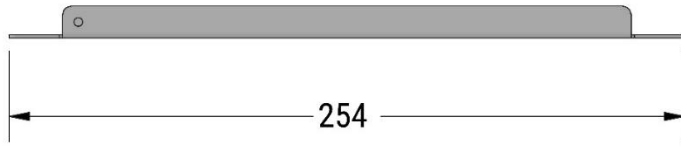

Product Description

- *Organizes cables and network connections. Compatible with RJ45 connectors. Helps maintain a tidy rack setup.*
- *Should be mounted on 10" equipment mounting rails.*

General Specifications

Type	Patch panel empty RJ45
Rack Units	1U
Material	Steel
Base Material	Metal
Colour	RAL9005
Mounting Location	10" Device Mounting Rails
Surface Finish	Electrostatic Powder Coating
Fixing Mode	Screws and Cage Nuts

Mechanical Specifications

Dimensions	254.00mm x 12.00mm x 44.00mm
Width	254.00mm
Depth	12.00mm
Weight	0.85kg

Top View

Front View

Side View