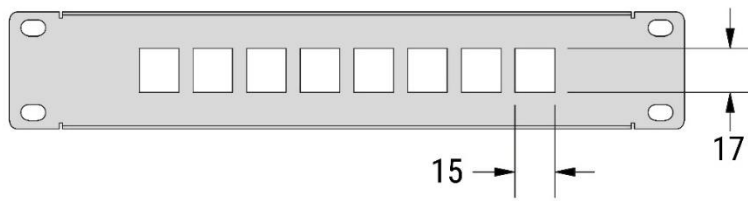

Product Description

- *Organizes cables and network connections. Compatible with RJ45 connectors. Helps maintain a tidy rack setup.*
- *Should be mounted on 10" equipment mounting rails.*

General Specifications

Type	Patch panel empty RJ45
Rack Units	1U
Material	Steel
Base Material	Metal
Colour	RAL9005
Mounting Location	10" Device Mounting Rails
Surface Finish	Electrostatic Powder Coating
Fixing Mode	Screws and Cage Nuts

Mechanical Specifications

Dimensions	254.00mm x 12.00mm x 44.00mm
Width	254.00mm
Depth	12.00mm
Weight	0.85kg

Top View

Front View

Side View