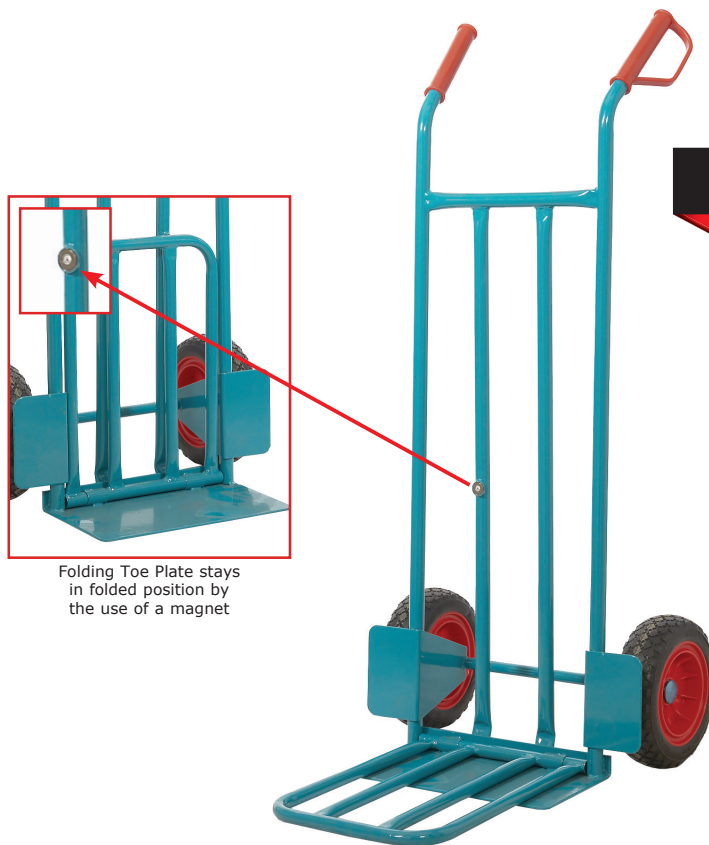

ENGLISH

Datasheet

RS Pro Sack Truck With Wheel Guards And Folding Toe

RS Stock No: 1038692

Folding Toe Plate stays in folded position by the use of a magnet

i Information
REACH COMPLIANT & PUNCTURE PROOF WHEELS

- High quality steel with a hardwearing aqua blue powder coated finish
 - Ideal for many environments
 - Complete with strong, riveted knuckle guard hand grips
 - Mobile on REACH compliant & puncture proof pneumatic wheels

Capacity kg	Overall Size H x W x D mm	Fixed Toe Plate Size W x D mm	Folding Toe Plate Size W x D mm	Wheel Size mm	Weight kg	RS Stock No.
250	1240 x 535 x 710	390 x 80	390 x 460	250	11.5	1038692