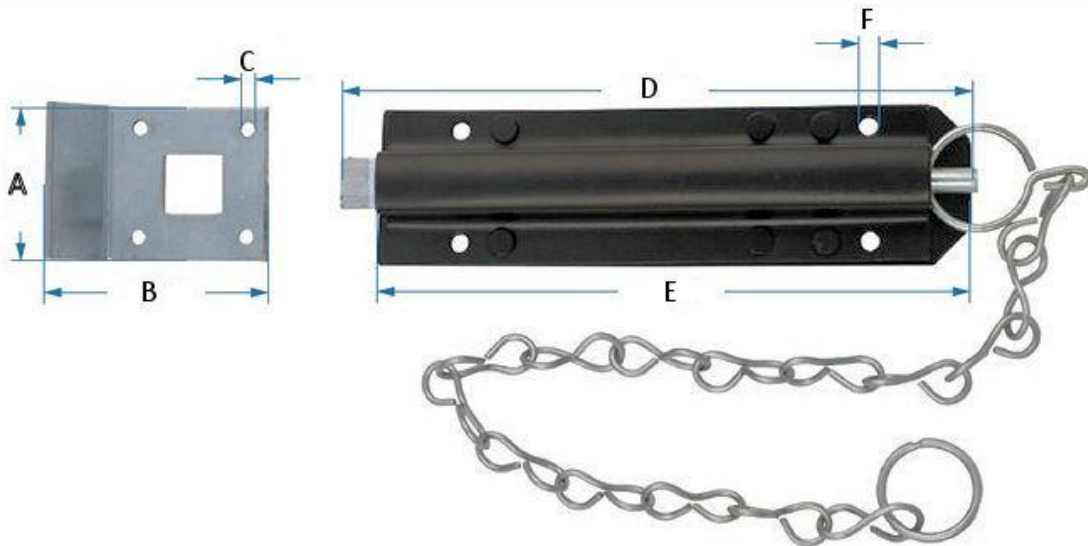

Family Name

Product Description

All steel construction, ideal for internal use on swing or sliding doors. Heavy steel spring keeps bolt in locked position, until intentionally released. Supplied complete with strike plate and fixing screws. Available in either a galvanised or epoxy black finish.

General Specifications

Please view our full range listing below:

RS Stock No	Finish	A (mm)	B (mm)	C (mm)	D (mm)	E (mm)	F (mm)
894 6721	Epoxy Black	50	75	5	206	189	6
894 6730	Galvanised	50	75	5	206	189	6