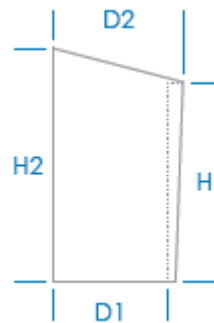

Datasheet

RS Pro IP69K / IP66 Sloping Roof Push-Button Enclosure Fitted with Sealed Compartment Wall Fixing Points

Article Number: 1611524

Material	304-V2A-1.4301 Stainless Steel
Finish	Satin (Brushed)
Dimensions (H1 x H2 x W x D1 x D2 mm)	115 x 145 x 115 x 85 x 115
Number of Holes	1
Thickness (mm)	1.5 (Base), 3.0 (Lid)
Switches	Not Included
DIN Rail	Fitted
Rating	IP69K, IP66 or Type 1/12/13/4/4X DIN VDE 0470 TEIL 1/11.92 BS EN 60529 : 1992 IEC 529 : 1989
Earthing	Earth Terminals & 1 Earth Link