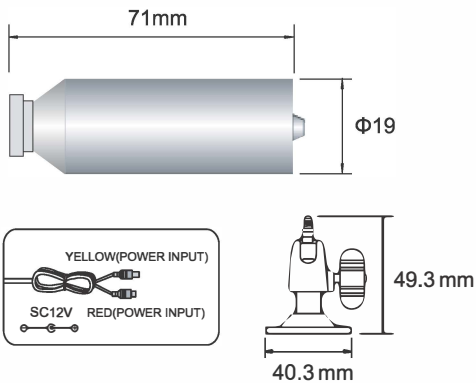

## Feature

- 1/3", 1.27 MP Sony Exmor CM OS
- 720P AHD Video Output
- AHD Transmission Max.300M (3C-2V)
- Colour : 0.1Lux, B/ : 0.05 Lux
- 3D-DNR, D-WDR, Sens-up
- Mega f=3.6 mm Fixed Lens
- Power requirement : DC12 V (±30%),  
Power source is not included

Specifications	NTSC / PAL
Image Device	1/3", 1.27 Megapixel Sony Exmor CMOS
Total Pixels	1312 (H) x 993 (V)
Active Pixels	1297 (H) x 977 (V)
Scanning System	Progressive
Resolution	AHD 720P
Video Output	AHD
S/N	More than 52 dB (AGC Off)
LENS	Mega f=3.6 mm Fixed lens
Electronic Shutter	NTSC : 1/30 ~ 1/50,000 sec (Auto) PAL : 1/25 ~ 1/50,000 sec (Auto)
Min. Illumination	Colour: 0.1 Lux / BW : 0.05 Lux
White Balance	ATW
Shutter Speed	AUTO
SENS-UP	AUTO(x6)
Day & Night	AUTO
DNR	3D-DNR
Power Input	DC+12 V ± 30%
Power consumption	100 mA
Operation Temperature	-10°C - +50°C
Storage Temperature	-20°C - +60°C
Weight	Approx 110 g included bracket
Housing	Aluminium
Dimension (mm)	Φ 19 × 71 mm