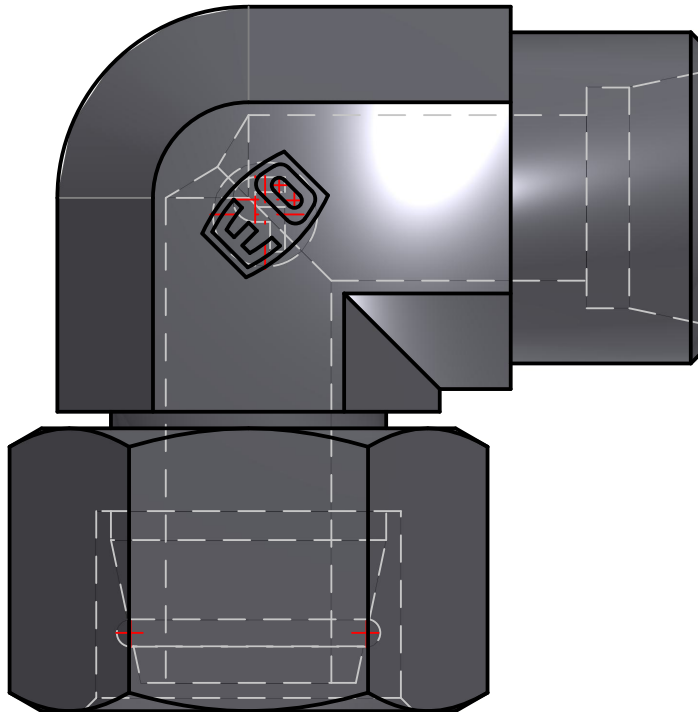

ENGINEERING YOUR SUCCESS.

Parker Hannifin Corporation
High Pressure Connectors Europe
Am Metallwerk 9
33659 Bielefeld, Germany
Ph: +49 (0) 521-4048-0
Fax: +49 (0) 521-4048-4280

PARKER High Pressure Connectors Europe Division
Ermeto DIN tube to tube swivel high pressure hydraulic tube fittings

PART Number: EW16SOMDCF

*Interactive 3D graphic, click to activate and rotate
(3D capable PDF viewer required)*

Technical Data	
Part Number	EW16SOMDCF
Series Name	Ermeto DIN tube to tube swivel high pressure hydraulic tube fittings
Series Code	Ermeto DIN tube to swivel high pressure hydraulic tube fittings
Division ID	687614
Division Name	High Pressure Connectors Europe Division
Company	Parker Hannifin