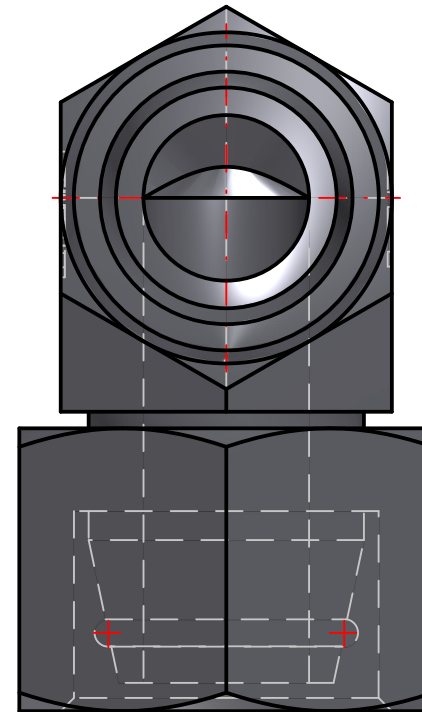

ENGINEERING YOUR SUCCESS.

Parker Hannifin Corporation
High Pressure Connectors Europe
Am Metallwerk 9
33659 Bielefeld, Germany
Ph: +49 (0) 521-4048-0
Fax: +49 (0) 521-4048-4280

PARKER High Pressure Connectors Europe Division
Ermeto DIN tube to tube swivel high pressure hydraulic tube fittings

PART Number: EW16SOMDCF

*Interactive 3D graphic, click to activate and rotate
(3D capable PDF viewer required)*

Technical Data	
Part Number	EW16SOMDCF
Series Name	Ermeto DIN tube to tube swivel high pressure hydraulic tube fittings
Series Code	Ermeto DIN tube to swivel high pressure hydraulic tube fittings
Division ID	687614
Division Name	High Pressure Connectors Europe Division
Company	Parker Hannifin