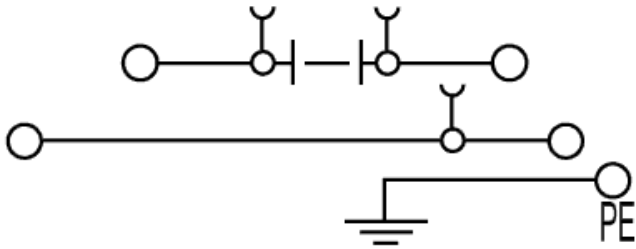

Data sheet

P-series
PDL 4/TR/DU/PE

Weidmüller Interface GmbH & Co. KG
Klingenbergstraße 16
D-32758 Detmold
Germany
Fon: +49 5231 1429-0
Fax: +49 5231 14292083
www.weidmueller.com

Drawings