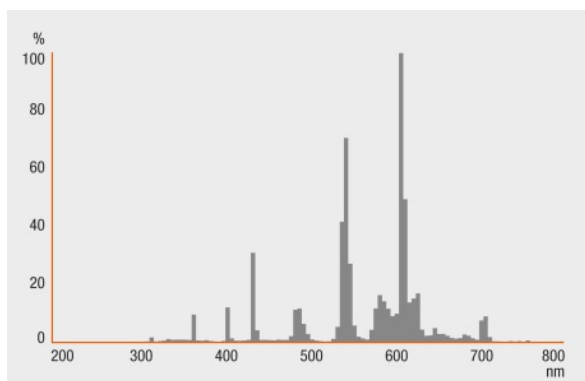

Product datasheet

¹⁾ With preheat ECG

Additional product data

Spectral power distribution

Base (standard designation)	G24q-1
Appropriate disposal acc. to WEEE	Yes

Capabilities

Dimmable	Yes
Suitable for indoor	Yes

Certificates & standards

Energy efficiency class	A

Country specific categorizations

ILCOS	FSQH-13/827-/P/-G24q-1

Country specific information

Product code	METEL code	SEG number	STK number	UK Org
4050300012131	OSRDDE13827	8330178	4933926	-