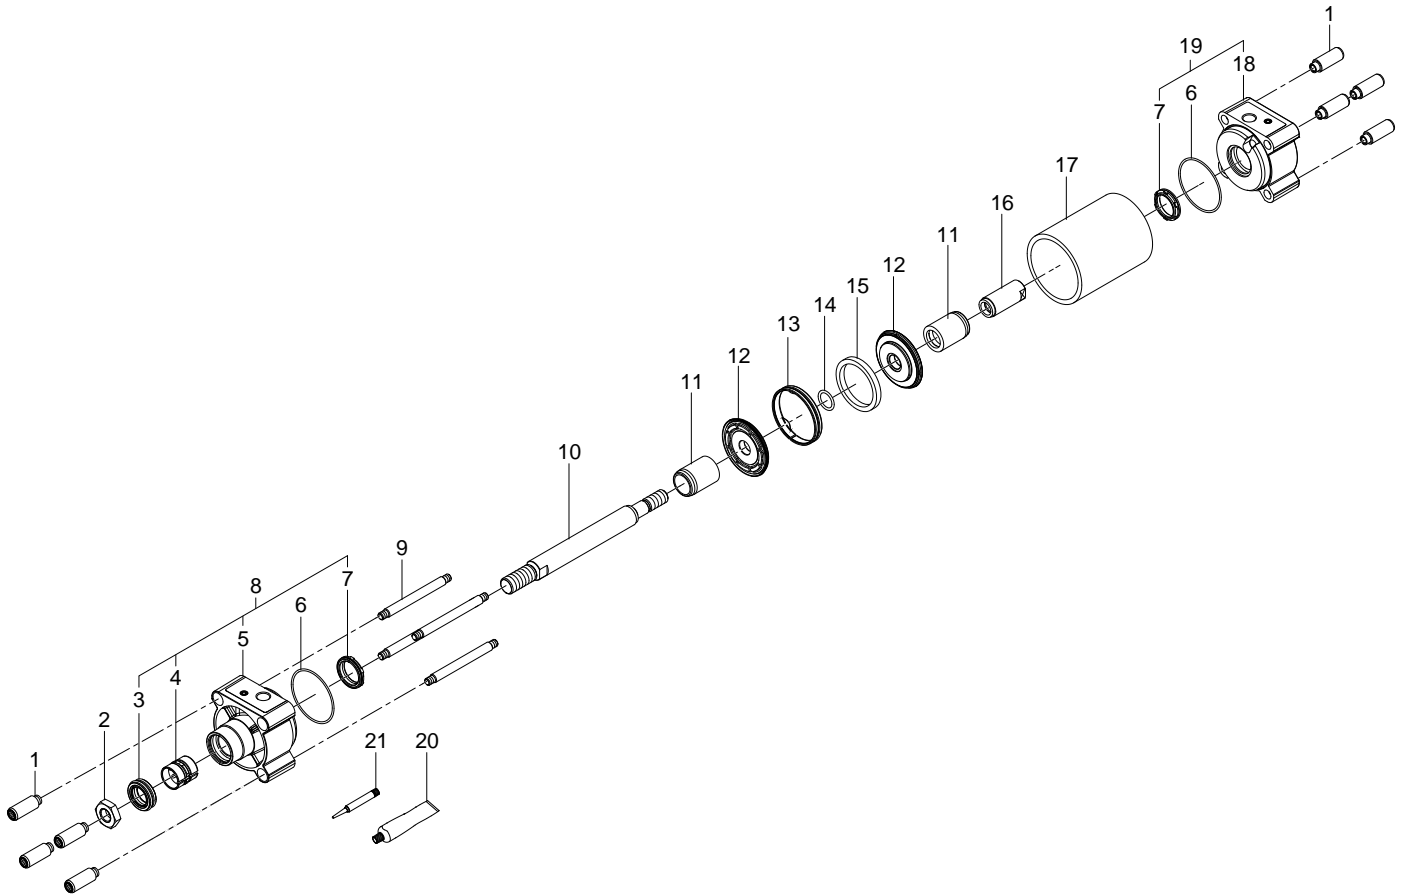

1646776 DSBG-80-125-PPVA-N3 standards-based cylinder - Series: All

1646776 DSBG-80-125-PPVA-N3 standards-based cylinder - Series: All

Pos.	Part no.	Type	Note	Qty.	Unit
A	753092	DSBC/G- 80- - Set of wearing parts	Spare parts: 3, 6, 7, 12, 13, 14, 20, 21 Replacing the wearing parts	1	PC
1	1279719	DSBG-80/100 Collar nut	Tightening torque 17 Nm / 12.5 lbf ft Use locking compound. See position 21	8	PC
2	200198	DIN 439-B-M20X1,5-04 Hex nut		1	PC
3	232938	WIFC2-25X35X11,2-TPE-U Wiper seal	Grease using during assembly. See position 20	1	PC
4	5211165	DSBX-80/100 Bearing	Grease using during assembly. See position 20	1	PC
5		DSBC/G-80-PPV:CO Bearing cap	Not available separately, see position 8	1	PC
6		B-80X1,5-N-NBR70 O-ring ISO3601	Not available separately, see position A Grease using during assembly. See position 20	2	PC
7		DIFC1-30X40X7,8-TPE-U Buffer seal	Not available separately, see position 8+19+999 Grease using during assembly. See position 20	2	PC
8	1263039	DSBC/G-80-PPV Bearing cap module		1	PC
9	1380117	DSBG-80- Tie rod	When ordering please specify the stroke (see type plate)	4	PC
10	753078	DSBG-YP-80- - Piston rod	When ordering please specify the configuration (see type plate)	1	PC
11	332090	80/100 PPV Buffer sleeve		2	PC
12		BA-K01D-080 Piston module	Not available separately, see position A	2	PC
13		BA-K01F-080 Guiding band	Not available separately, see position A	1	PC
14		B-14X1,5-N-NBR75 O-ring ISO3601	Not available separately, see position A Grease using during assembly. See position 20	1	PC
15	4760182	76,9X58X6BA-K01M-080 Ring magnet		1	PC
16	711418	M14-D80/100 Threaded coupling	Tightening torque 60 Nm / 44.3 lbf ft Use locking compound. See position 21	1	PC
17		DSBG-F-80- -CA Cylinder barrel	Not available Grease using during assembly. See position 20	1	PC
18		DSBC/G-80-PPV:CO End cap	Not available separately, see position 19	1	PC
19	1297505	DSBC/G-80-PPV End cap module		1	PC
20	684474	LUB-KC1 SILIKONFREI 20ML Lubricating grease		1	PC
21	8181256	CYBERBOND TM44 TB1ML Adhesive bonding agent		1	PC