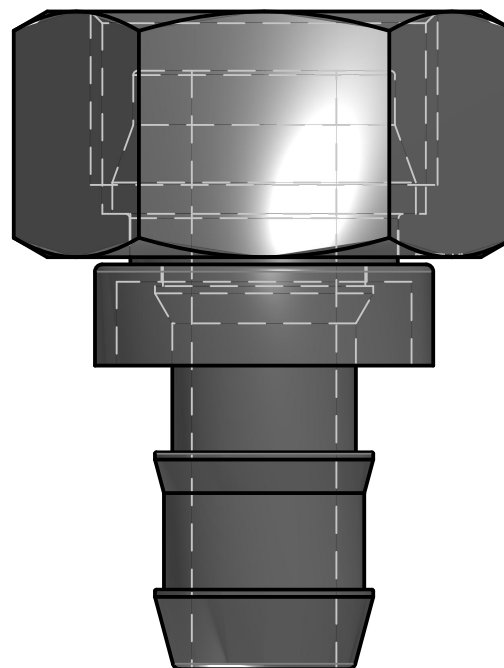

PARKER Low Pressure Connectors Europe Division Quick-Acting Barbed Fitting With Brass Female Compression Fitting

PART Number: 0132 18 62

Interactive 3D graphic, click to activate and rotate
(3D capable PDF viewer required)

技术数据	
Part Number	0132 18 62
Series Name	Quick-Acting Barbed Fitting With Brass Female Compression Fitting
Series Code	LPCE QUICK-ACTING BARBED FITTING WITH BRASS FEMALE COMPRESSION
Division ID	A43098
Division Name	Low Pressure Connectors Europe Division
Company	Parker Hannifin