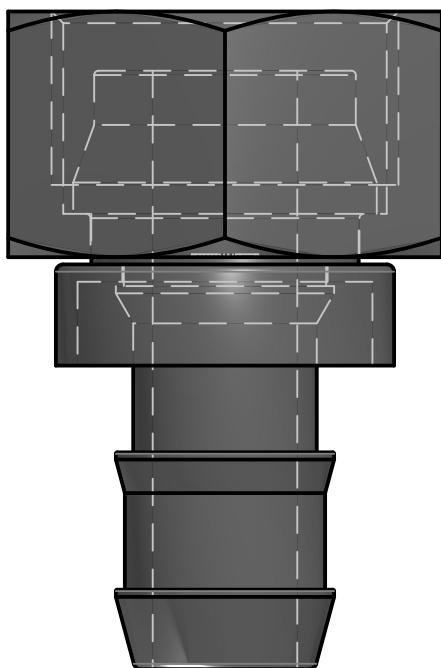

PARKER Low Pressure Connectors Europe Division Quick-Acting Barbed Fitting With Brass Female Compression Fitting

PART Number: 0132 18 62

Interactive 3D graphic, click to activate and rotate
(3D capable PDF viewer required)

技术数据	
Part Number	0132 18 62
Series Name	Quick-Acting Barbed Fitting With Brass Female Compression Fitting
Series Code	LPCE QUICK-ACTING BARBED FITTING WITH BRASS FEMALE COMPRESSION
Division ID	A43098
Division Name	Low Pressure Connectors Europe Division
Company	Parker Hannifin