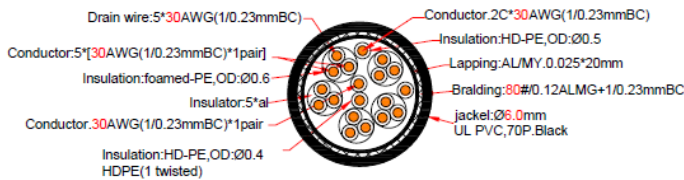

**5P+4C(30AWG)  
1.4 Version**

**FEATURES**

1. Gold-plated plugs
2. compliant ROHS. 1080P

**ELECTRICAL SPECIFICATION:**

1. Withstanding voltage: 300VDC 0.1SEC
2. Insulation Resistance: 5Mohm 300VDC

LENGTH
7500mm
6000mm
5000mm
4000mm
3000mm
2000mm
1500mm
1000mm
500mm