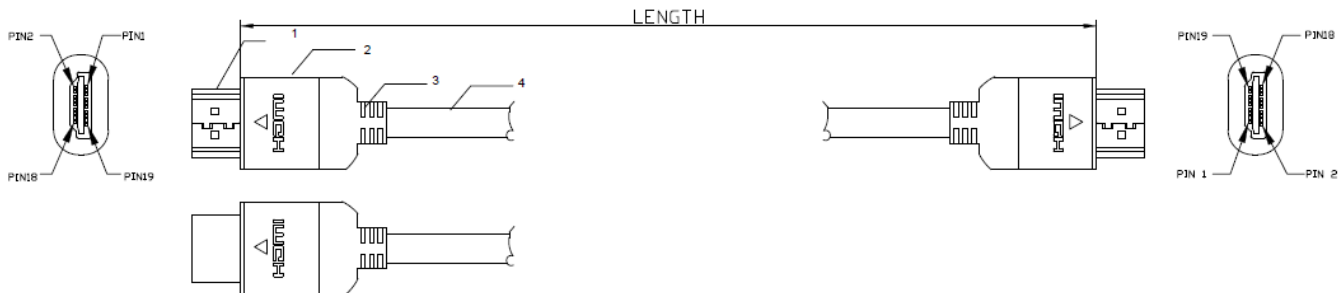

### Thin HDMI Cable

- 9134843
- 9134846
- 9134840
- 9134859
- 9134852
- 9134856
- 9134865
- 9134868
- 9134862
- 9134871
- 9134874
- 9134878
- 9134887
- 9134880

A braided aluminium HDMI cable with a robust aluminium head shell for high levels of reliability & abrasion protection.

**5P+4C(30AWG)  
1.4 Version**

**FEATURES**

1. Gold-plated plugs
2. compliant ROHS. 1080P

**ELECTRICAL SPECIFICATION:**

1. Withstanding voltage: 300VDC 0.1SEC
2. Insulation Resistance: 5Mohm 300VDC

LENGTH
7500mm
6000mm
5000mm
4000mm
3000mm
2000mm
1500mm
1000mm
500mm