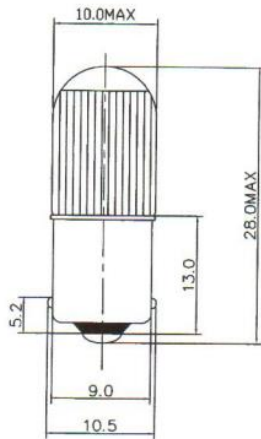

Datasheet

T10 Filament Indicator Lamp

RS Stock number 106-420

Dimensions: (mm)

Structure

Bulb Type	T10x30
Bulb Diameter	Ø10.0Max
Length	28.0Max
Base Type	Ba9s

Design Characteristics

Voltage	220/250V
Amperage	1.8mA±10%
Gas Type	Neon Filled Gas
Life Hours	50,000Hours