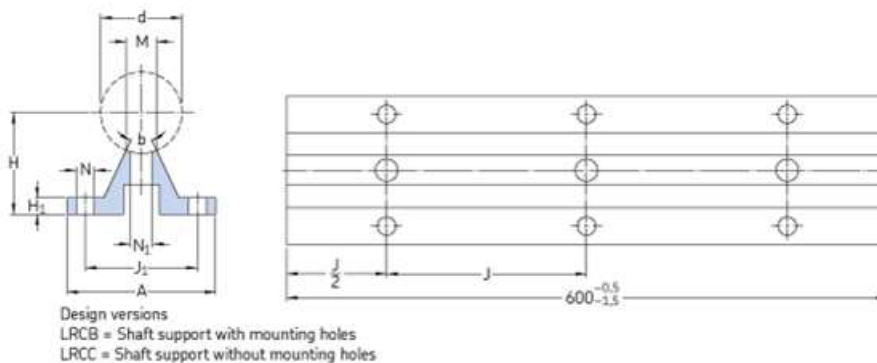

Productgegevensblad

LRCB 25

As ondersteuning met bevestigingsgaten

β [°]:	50
A [mm]:	57
d [mm]:	25
H [mm]:	36
H1 [mm]:	6
J [mm]:	120
J1 [mm]:	42
L [mm]:	600
M [mm]:	10.8
N [mm]:	6.6
N1 [mm]:	9

Datum: 27/05/2020

Productgegevensblad

LRCB 25

As ondersteuning met bevestigingsgaten

Spindel:	M8X25
Gewicht [kg]:	1.08

Datum: 27/05/2020

The contents of this report are the copyright of the publisher and may not be reproduced (even extracts) unless permission is granted. Every care has been taken to ensure the accuracy of the information contained in this report but no liability can be accepted for any loss or damage whether direct, indirect or consequential arising out of the use of the information contained herein.