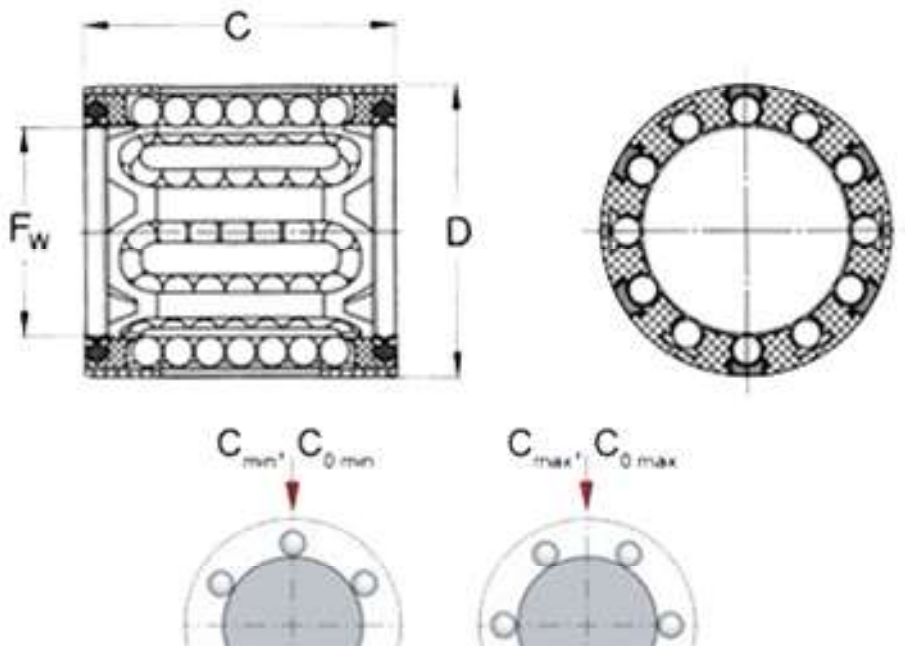

Productgegevensblad

LBBR 12-2LS

Lineaire lagereenheid met 2 seals

C [mm]:	28
D = Da [mm]:	19
Fw [mm]:	12
Kogelbanen [#]:	5

Datum: 06/05/2020

The contents of this report are the copyright of the publisher and may not be reproduced (even extracts) unless permission is granted. Every care has been taken to ensure the accuracy of the information contained in this report but no liability can be accepted for any loss or damage whether direct, indirect or consequential arising out of the use of the information contained herein.

Productgegevensblad

LBBR 12-2LS

Lineaire lagereenheid met 2 seals

Cdyn [N]:	695
C0 [N]:	510
Gewicht [kg]:	0.012

Datum: 06/05/2020

The contents of this report are the copyright of the publisher and may not be reproduced (even extracts) unless permission is granted. Every care has been taken to ensure the accuracy of the information contained in this report but no liability can be accepted for any loss or damage whether direct, indirect or consequential arising out of the use of the information contained herein.