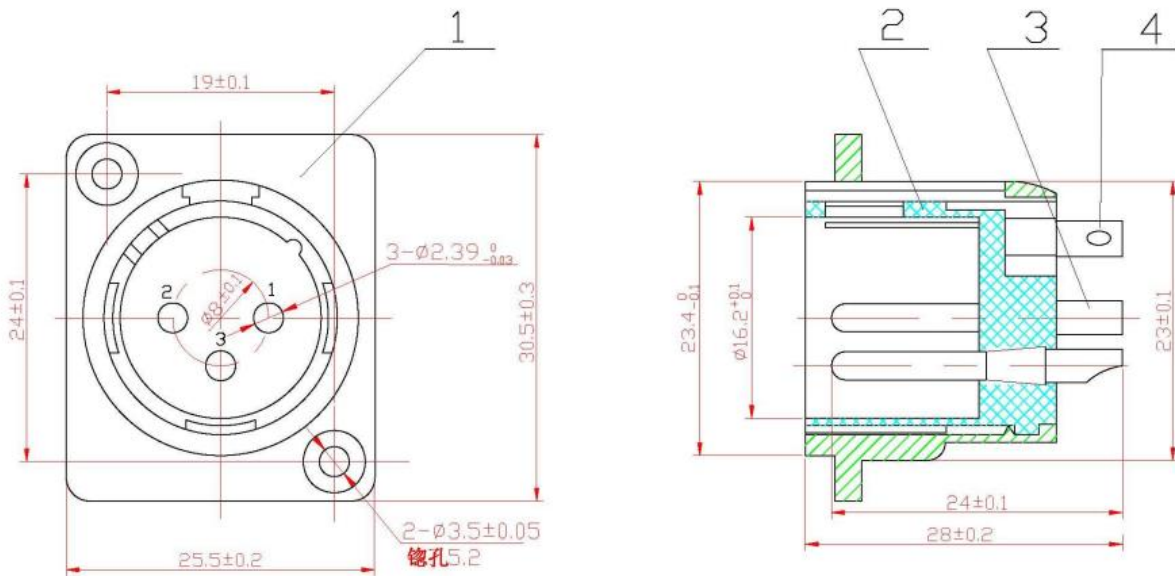

Datasheet

Natural 3 Way Male Straight Panel Mount XLR Connector

RS Stock number [458-036](#)

Specifications

- Body Orientation: Straight
- Colour: Black
- Gender: Male
- Mounting Type: Panel Mount
- Number of Contacts: 3