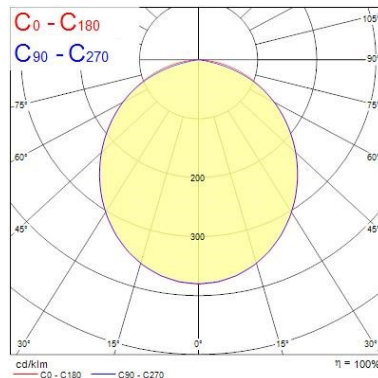

Optical data

Fixture luminous flux (lm)	600
Luminaire efficacy (lm/W)	92
Colour temperature (K)	4000
Colour Code	840
Light colour	Neutral White
CRI (Ra)	80
Colour Variation Initial (SDCM)	SDCM6
Beam Angle (°)	100
Distribution type	Direct
Photobiological Risk Group	RG0
Lumen maintenance at end of nominal life (%)	70

Lifetime data

Performance ambient temperature Tq (°C)	25
Lifespan - L70 B50	30000

Physical data

Housing colour	White
IP rating	IP65/20
IK rating	IK03
Diffuser finish	Opal

YourHome Spot IP65

YOURHOME SPOT 600LM 840 IP65 WHITE
0005274

PHOTOMETRY

Distance [m]	Cone diameter [m]	E(0°)	E(C90)	E(C0)	Illuminance [lx]
0.5	1.33 1.32	913	83.0° 100	82.9° 100	
1.0	2.65 2.64	228	83.0° 25	82.9° 25	
1.5	3.98 3.97	101	83.0° 11	82.9° 11	
2.0	5.31 5.29	57	83.0° 6	82.9° 6	
2.5	6.64 6.61	37	83.0° 4	82.9° 4	
3.0	7.96 7.93	28	83.0° 3	82.9° 3	

Distance [m] Cone diameter [m] Illuminance [lx]

— C0 - C180 (Half beam angle: 105.0°)
— C90 - C270 (Half beam angle: 106.0°)

TECHNICAL DRAWINGS

YourHome Spot IP65

YOURHOME SPOT 600LM 840 IP65 WHITE

0005274