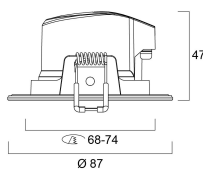

Diffuser material	PMMA Acrylic
Nominal Product Length (mm)	87
Nominal Product Width (mm)	87
Nominal Product Height (mm)	47
Nominal Product Diameter (mm)	87
Weight (kg)	0.087

Packaging

Single packaging type	Carton
Product EAN number	5410288052748
Packaging single length / height (cm)	9.0
Packaging single width (cm)	9.0
Packaging single depth (cm)	5.5
DUN14 (outer)	15410288052745
Units per inner package	6
Packaging inner length / height (cm)	28.5
Packaging inner width (cm)	9.0
Packaging inner depth (cm)	19.0
DUN14 (inner)	25410288052742
Units per outer package	48
Packaging outer length / height (cm)	38.0
Packaging outer width (cm)	24.0
Packaging outer depth (cm)	29.5

PHOTOMETRY

Distance [m]	Cone diameter [m]	E(0°)	E(C90)	E(C0)	Illuminance [lx]
0.5	1.33 1.32	913	83.0° 100	82.9° 100	
1.0	2.65 2.64	228	83.0° 25	82.9° 25	
1.5	3.98 3.97	101	83.0° 11	82.9° 11	
2.0	5.31 5.29	57	83.0° 6	82.9° 6	
2.5	6.64 6.61	37	83.0° 4	82.9° 4	
3.0	7.96 7.93	28	83.0° 3	82.9° 3	

Distance [m] Cone diameter [m] Illuminance [lx]

— C0 - C180 (Half beam angle: 105.0°)
— C90 - C270 (Half beam angle: 106.0°)

TECHNICAL DRAWINGS

YourHome Spot IP65

YOURHOME SPOT 600LM 840 IP65 WHITE

0005274